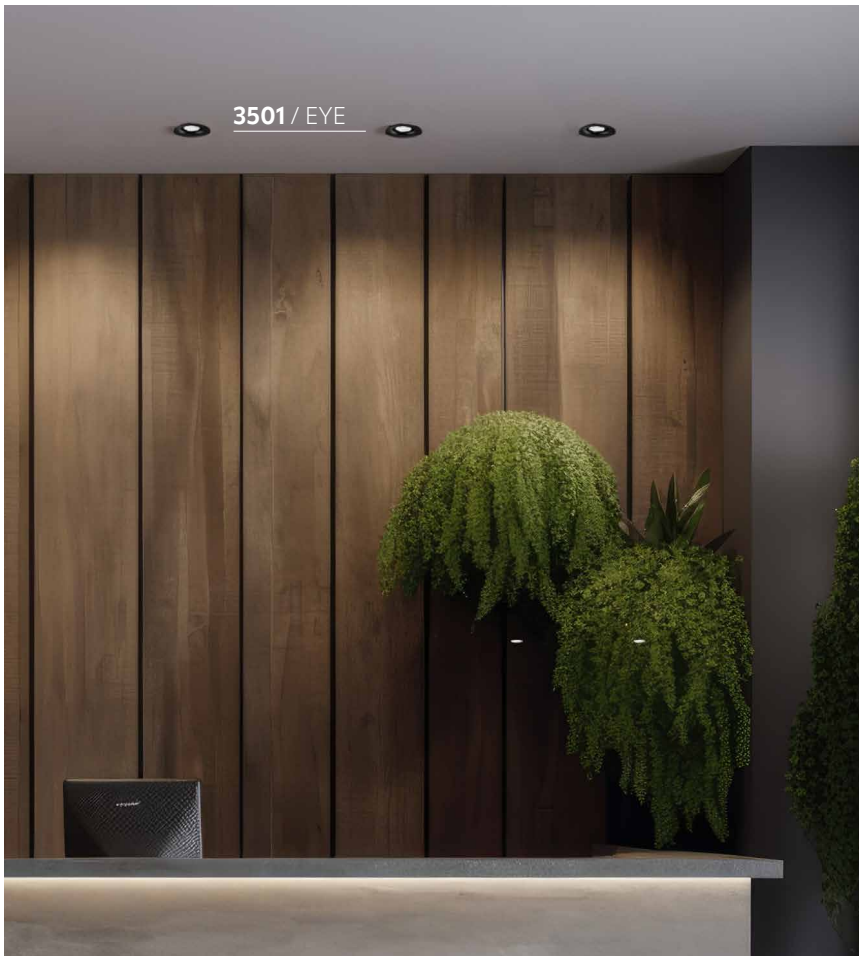

862 / PORI

2 x E27 / 230V / max 15W / LED

DEDICATED BULB
E27: 18226

862

864

3501 / EYE

1 x GU10 / 230V / max 10W / LED

DEDICATED BULB
GU10: 5588 3138

3501

3500

cut out: ø 72 mm