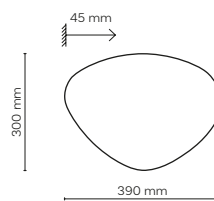

10631 /STONE

10705 /STONE

3 x G9 / 230V / max 8W / LED

DEDICATED BULB
G9: 18122

10704 /STONE

2 x G9 / 230V / max 8W / LED

DEDICATED BULB
G9: 18122

11349 / NAVI LONG