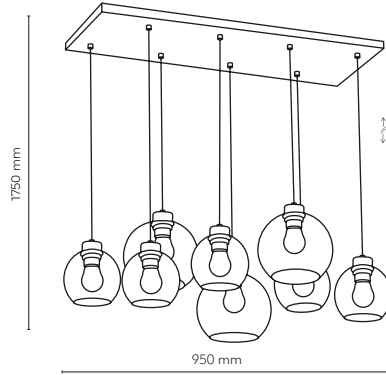

6 x E27 / 230V / max 15W / LED
KL / 7381, 7426

DEDICATED BULB
E27: 18012

4113 / CUBUS

8 x E27 / 230V / max 15W / LED
KL / 7381, 7426

DEDICATED BULB
E27: 18012