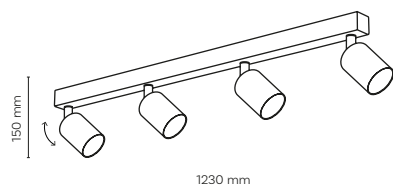

10792 / NEX

4 x GU10 / 230V / max 10W / LED

DEDICATED BULB

GU10: 5588, 3138