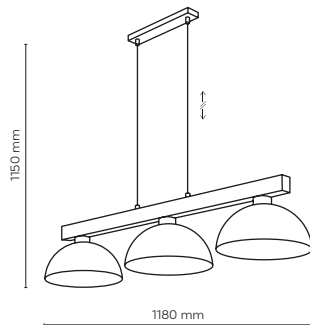

6299 / OSLO

4508 / OSLO

1 x E27 / 230V / max 15W / LED
 KL / 7565

DEDICATED BULB
 E27: 18015

4507 / OSLO

2 x E27 / 230V / max 15W / LED
 KL / 7565

DEDICATED BULB
 E27: 18015

6299 / OSLO