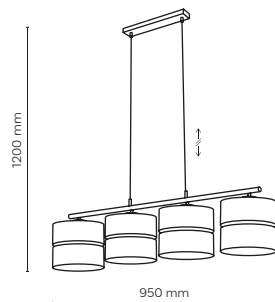

DEDICATED BULB
E27: 18015

11603 / CALMA

11600 / CALMA

INCLUDED
G9

11600 / CALMA

1 x E27 / 230V / max 15W / LED
+1 x G9 / 230V / max 8W / LED
AB / 7949

DEDICATED BULB
E27: 18012, G9: 18121

11603 / CALMA