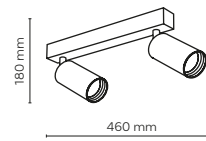

10795 / AMIS

2 x GU10 / 230V / max 10W / LED

DEDICATED BULB
GU10: 3138 5588

RING GRATIS!