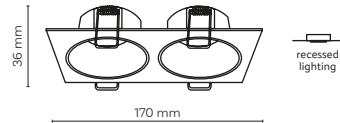

10579 /PRISMA DUO

10582 / PRISMA

10579 / PRISMA DUO

10581 / PRISMA

1 x GU10 / 230V / max 10W / LED

DEDICATED BULB
GU10: 5588 3138

10581 10582 cut out: ø 75 mm

10579 / PRISMA DUO