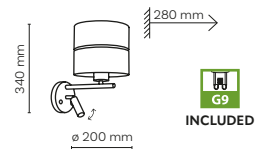

2579 / HILTON

1 x E27 / 230V / max 15W / LED
+1 x G9 / 230V / max 8W / LED
AB / 9919

DEDICATED BULB
E27: 18012, G9: 18121