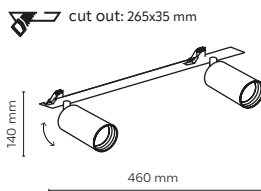

10812

RING
GRATIS!

10808 / AMIS

10806 / AMIS

10807 / AMIS

2 x GU10 / 230V / max 10W / LED

DEDICATED BULB
GU10: 3138 5588

10807 10811