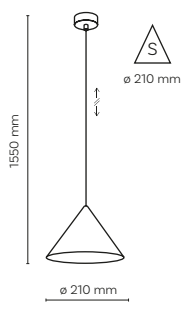

10619 / CONO