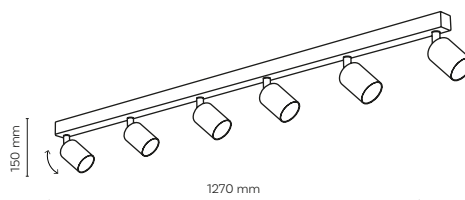

11370 / NEX

6 x GU10 / 230V / max 10W / LED

DEDICATED BULB

GU10: 5588, 3138