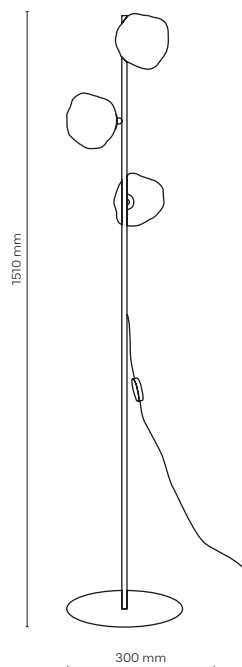

16150 / LAVA

3 x G9 / 230V / max 8W / LED
KL / 7982

DEDICATED BULB
G9: 3131