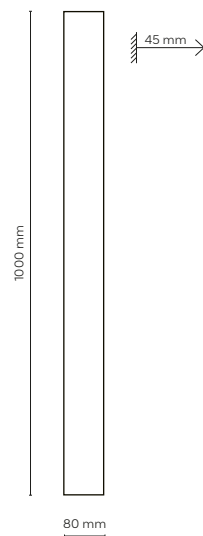

11349 / NAVI LONG

LED / 8W / 988 lm / 3000K