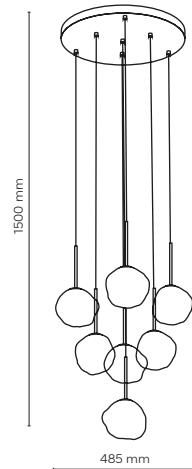

11589 / SOPHIA

1 x E14 / 230V / max 10W / LED
KL / 7988

DEDICATED BULB
E14: 18200

11590 / SOPHIA

1 x E14 / 230V / max 10W / LED
KL / 7989

DEDICATED BULB
E14: 18200

1110 / LAVA

1110 / LAVA