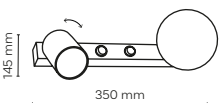

10148 / VOX

1 x GU10 / 230V / max 10W / LED

+ 1 x G9 / 230V / max 8W / LED

KL / 7455

DEDICATED BULB
GU10: 5588, G9: 3131