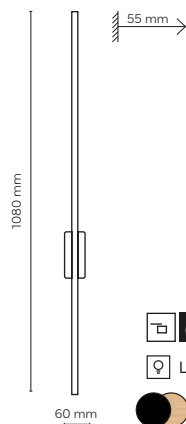

6625 / FLASH
WOOD

LED / 24W / 1200 lm / 3000K