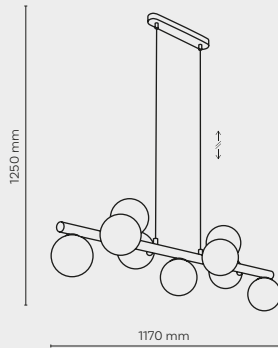

11097 / ESTERA WOOD

9 x G9 / 230V / max 8W / LED
KL / 7511

DEDICATED BULB
G9: 3131