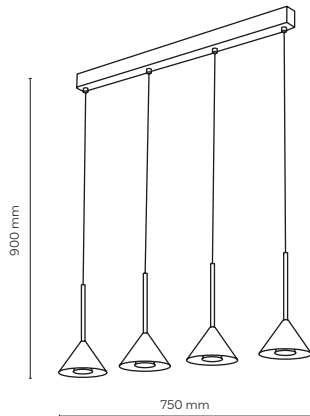

DEDICATED BULB
GU10: 5588

10305 / CONO

4 x GU10 / 230V / max 10W / LED

DEDICATED BULB
GU10: 5588

10306 / CONO

6 x GU10 / 230V / max 10W / LED

DEDICATED BULB
GU10: 5588

11474 / CONO