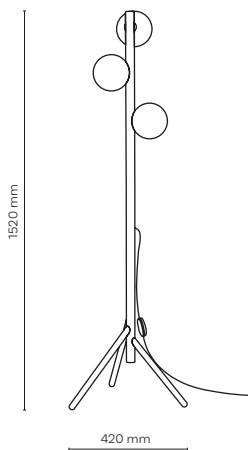

5809 / ESTERA WOOD

3 x G9 / 230V / max 8W / LED

KL / 7454

DEDICATED BULB
G9: 3131