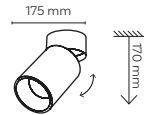

5373 / TOP

1 x GU10 / 230V / max 10W / LED

DEDICATED BULB
GU10: 3138 5588