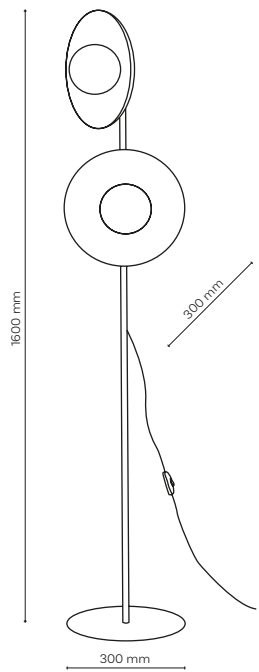

16190 / SLATE

- **16136 / SLATE**
- 2 x G9/ 230V / max 8W / LED
- DEDICATED BULB
  G9: 3131
- 16136 16190 16138