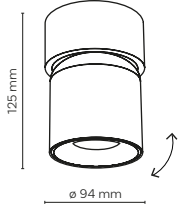

10575 / TWIST

1 x GU10 / 230V / max 10W / LED

10575

10576

DEDICATED BULB
GU10: 3138 5588