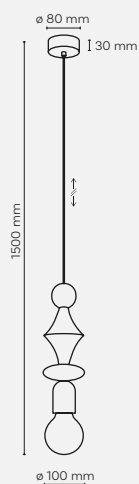

10703 / TOWER

10869 / TOWER

 **10870 / TOWER**

 1 x E27 / 230V / max 15W / LED

 DEDICATED BULB
E27: 18015

-  10870
-  10871
-  10869
-  10703
-  11315
-  10959

10959 / TOWER

10870 / TOWER