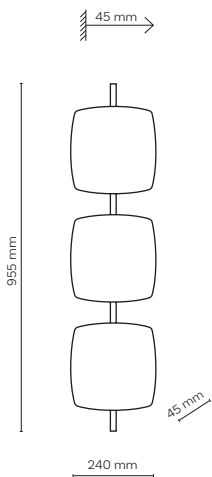

11435 / SELVA

LED / max 9W / 300 lm / 3000K

11436 / SELVA

LED / max 18W / 650 lm / 3000K