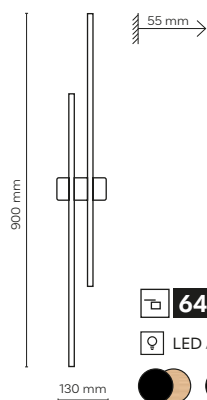

2x G9 / 230V / max 8W / LED

DEDICATED BULB
G9: 18122

4754 / TAVOLA LONG

2x G9 / 230V / max 8W / LED

DEDICATED BULB
G9: 18122

6628 / FLASH WOOD

11406 / FLASH WOOD

6416 / FLASH WOOD