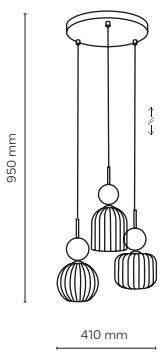

11592 / SOPHIA
3 x E14 / 230V / max 10W / LED
KL / 7987, 7988, 7989
DEDICATED BULB
E14: 18200