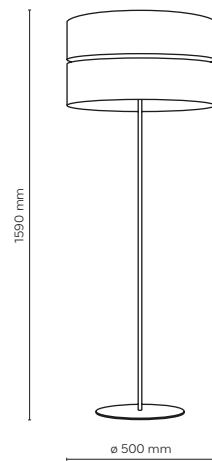

4342 / HILTON

4342 / HILTON

4 x E27 / 230V / max 15W / LED
AB / 8932

DEDICATED BULB
E27: 18012

4346 / HILTON

1 x E27 / 230V / max 15W / LED
AB / 8999

DEDICATED BULB
E27: 18014

5465 / HILTON