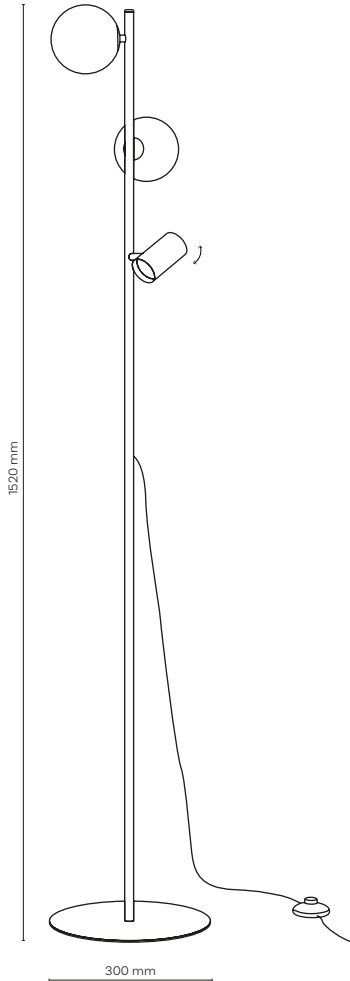

5613 / VOX

1 x G9 / 230V / max 8W / LED

KL / 7455

DEDICATED BULB
G9: 3131

16063 / VOX

1 x GU10 / 230V / max 10W / LED

+ 2 x G9 / 230V / max 8W / LED

KL / 7455

DEDICATED BULB
GU10: 5588, G9: 3131