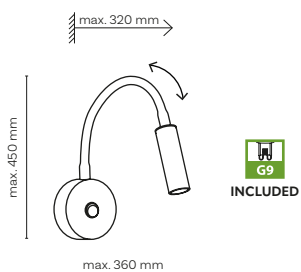

10184

10200 / LAGOS

USB CHARGING

10184 / LAGOS

10200 / LAGOS USB

1 x G9 / 230V / max 8W / LED

DEDICATED BULB
G9: 3522

10200 10202