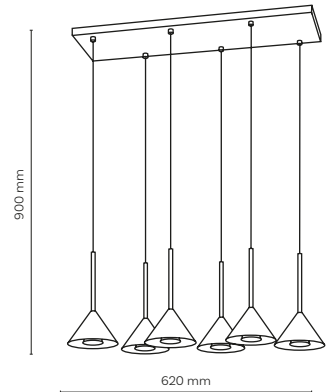

DEDICATED BULB
GU10: 5588

10305 / CONO

4 x GU10 / 230V / max 10W / LED

DEDICATED BULB
GU10: 5588

10306 / CONO

6 x GU10 / 230V / max 10W / LED

DEDICATED BULB
GU10: 5588

11474 / CONO