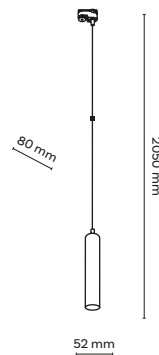

1x GU10 230V max 10W LED

DEDICATED BULB GU10: 5588