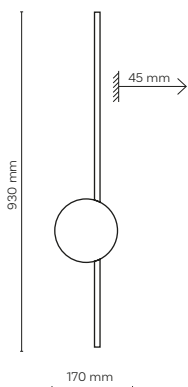

11399 / JAVA

LED / 23W / 650 lm / 3000K

LED / 32W / 830 lm / 3000K