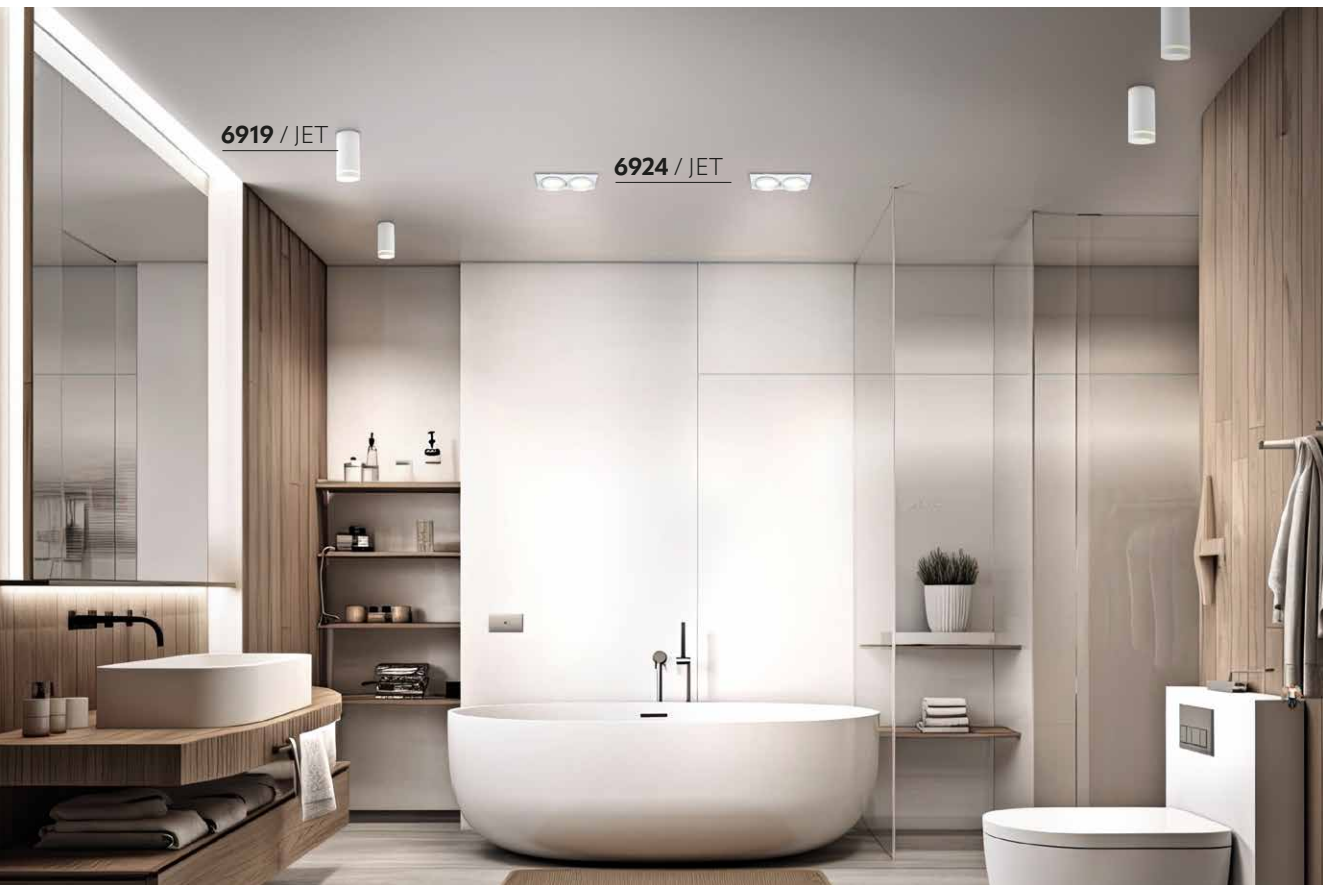

6918 / JET

1 x GU10 / 230V / max 10W / LED

DEDICATED BULB
GU10: 5588, 3138

RING
GRATIS!

6920 / JET

1 x GU10 / 230V / max 10W / LED

DEDICATED BULB
GU10: 5588, 3138

cut out: ø 65 mm