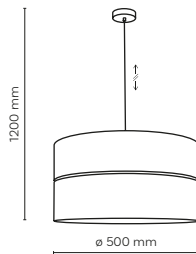

4798 / NICOL

3 x E27 / 230V / max 15W / LED
AB / 9775

DEDICATED BULB
E27: 18014