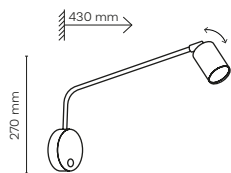

**USB
CHARGING**

10148 / VOX

1 x GU10 / 230V / max 10W / LED

+ 1 x G9 / 230V / max 8W / LED

KL / 7455

DEDICATED BULB
GU10: 5588, G9: 3131

11361 / NEX

11361 / NEX