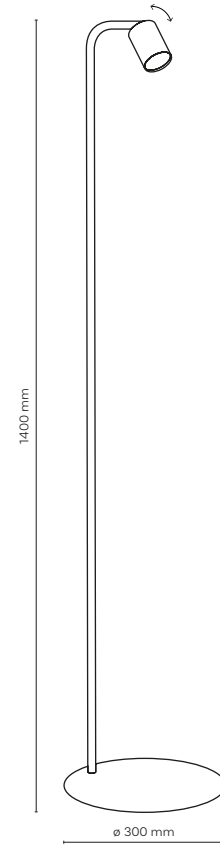

16192 / NEX

1 x GU10 / 230V / max 10W / LED

DEDICATED BULB
GU10: 5588, 3138

1 x GU10 / 230V / max 10W / LED

DEDICATED BULB
GU10: 5588, 3138

1 x GU10 / 230V / max 10W / LED

DEDICATED BULB
GU10: 5588, 3138