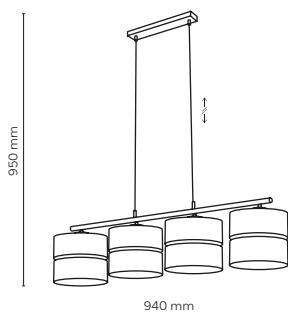

4342 / HILTON

4 x E27 / 230V / max 15W / LED
AB / 8932

DEDICATED BULB
E27: 18012