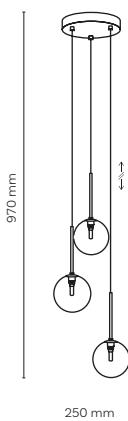

5942 / NILOS

3 x G9 / 230V / max 8W / LED
KL / 7525

DEDICATED BULB
G9: 3131