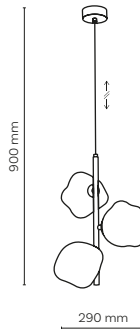

11589 / SOPHIA

1 x E14 / 230V / max 10W / LED
KL / 7988

DEDICATED BULB
E14: 18200

11590 / SOPHIA

1 x E14 / 230V / max 10W / LED
KL / 7989

DEDICATED BULB
E14: 18200

1110 / LAVA

1110 / LAVA