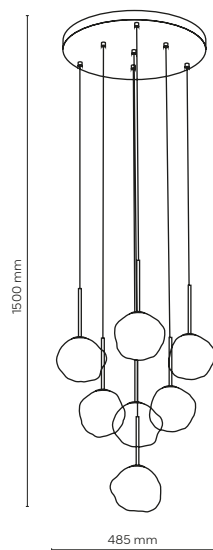

11328 / LAVA

7 x G9 / 230V / max 8W / LED
KL / 7982

DEDICATED BULB
G9: 3131