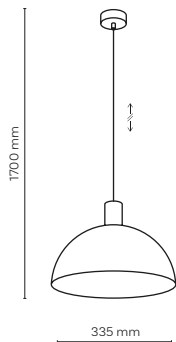

11010 / OSLO

1 x E27 / 230V / max 15W / LED
KL / 7565

DEDICATED BULB
E27: 18015

11011 / OSLO

2 x E27 / 230V / max 15W / LED
KL / 7565

DEDICATED BULB
E27: 18015

11012 / OSLO

3 x E27 / 230V / max 15W / LED
KL / 7564

DEDICATED BULB
E27: 18015