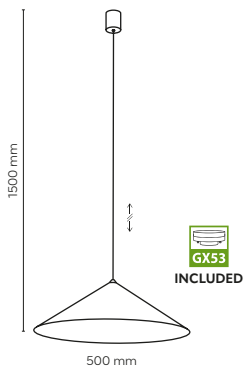

11282 / LUME

1 x GX53 / 230V / max 11W / LED

DEDICATED BULB GX53: 18077

11282 11272 11697