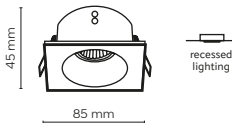

10579 /PRISMA DUO

10582 / PRISMA

10579 / PRISMA DUO

10581 / PRISMA

1 x GU10 / 230V / max 10W / LED

DEDICATED BULB
GU10: 5588 3138

10581 10582 cut out: ø 75 mm

10579 / PRISMA DUO