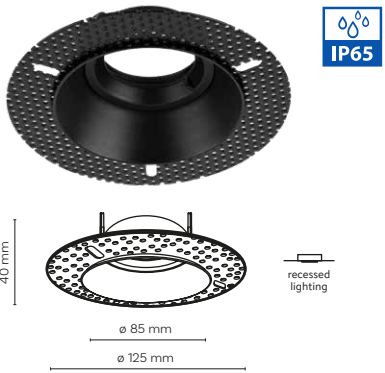

10575 / TWIST

 **10575 / TWIST**

 1 x GU10 / 230V / max 10W / LED

10575

10576

 DEDICATED BULB
GU10: 3138  5588 

10573 / FIRA

- 10573 / FIRA**
- 1 x GU10 / 230V / max 10W / LED
- DEDICATED BULB
GU10: ●5588 ○3138
- cut out: ø 85 mm
- 10573
- 10574