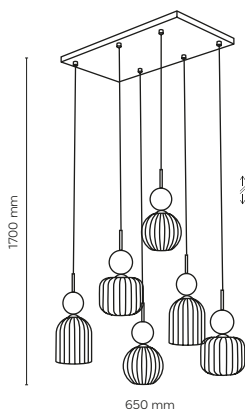

11594 / SOPHIA

6 x E14 / 230V / max 10W / LED
KL / 7987, 7988, 7989

DEDICATED BULB
E14: 18200