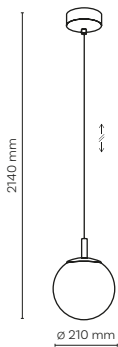

4609 / CADIX

1x G9 / 230V / max 8W / LED
KL / 7877

DEDICATED BULB
G9: 18122