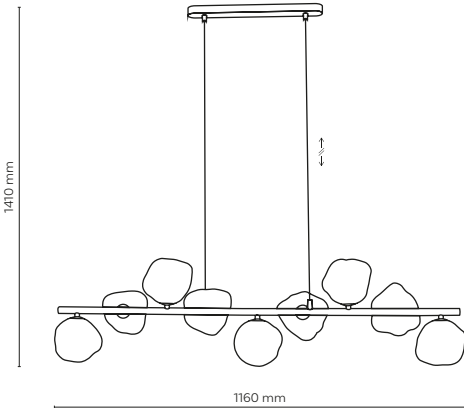

11589 / SOPHIA

1 x E14 / 230V / max 10W / LED
KL / 7988

DEDICATED BULB
E14: 18200

11590 / SOPHIA

1 x E14 / 230V / max 10W / LED
KL / 7989

DEDICATED BULB
E14: 18200

1110 / LAVA

1110 / LAVA