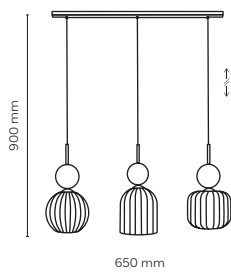

11143 / SOPHIA

1 x E14 / 230V / max 10W / LED
KL / 7990

DEDICATED BULB
E14: 18200

11147 / SOPHIA

3 x E14 / 230V / max 10W / LED
KL / 7990, 7991, 7992

DEDICATED BULB
E14: 18200