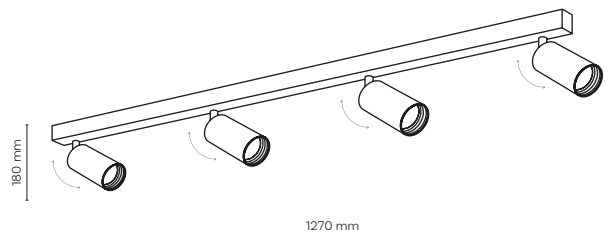

10797 / AMIS

4 x GU10 / 230V / max 10W / LED

DEDICATED BULB
GU10: 3138 5588

10797 10635