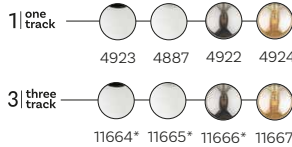

DEDICATED BULB
G9: 3131

4927*
one-track