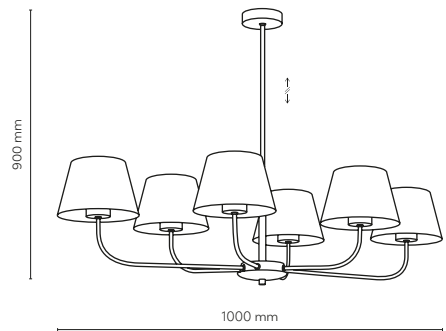

TK LIGHTING / ELIZABETH SABIA

3989 / CHICAGO

3989 / CHICAGO

5 x E27 / 230V / max 15W / LED
AB / 9162

DEDICATED BULB
E27: 18012

3999 / CHICAGO

6 x E27 / 230V / max 15W / LED
AB / 9162

DEDICATED BULB
E27: 18012