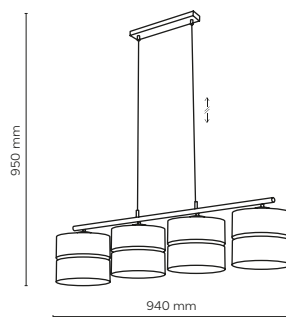

4802 / NICOL

4 x E27 / 230V / max 15W / LED
AB / 9768

DEDICATED BULB
E27: 18012