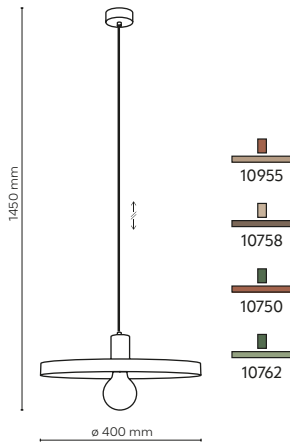

10955 /SILA

1 x E27 / 230V / max 15W / LED

DEDICATED BULB
E27: 18015