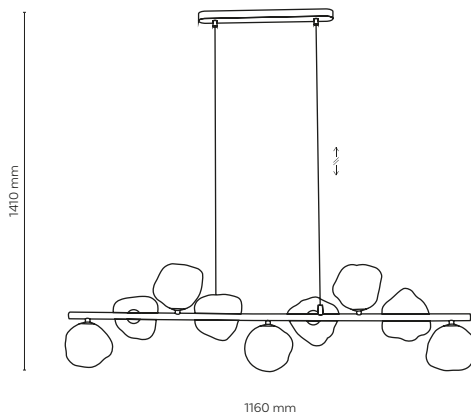

DEDICATED BULB
G9: 3131

11037 / LAVA

 **11033 / LAVA**

 7 x G9 / 230V / max 8W / LED

KL / 7982

 DEDICATED BULB
G9: 3131

 **11037 / LAVA**

 9 x G9 / 230V / max 8W / LED