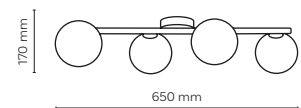

11094 / ESTERA WOOD

4 x G9 / 230V / max 8W / LED
KL / 7511

DEDICATED BULB
G9: 3131