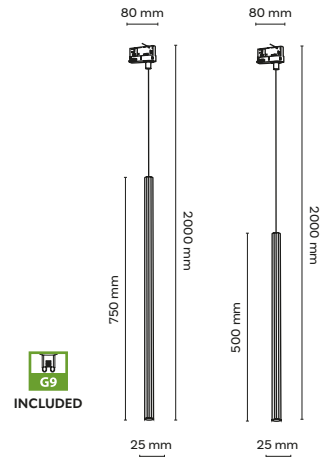

10819
one-track

1 | one track				
	750 mm	10818	10820	10817
	500 mm	10819	10821	10816

3 | three track				
	750 mm	11675	11677	11679
	500 mm	11674	11676	11678

DEDICATED BULB
G9: 18121

DEDICATED BULB
G9: 18121