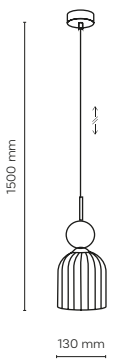

11146 / SOPHIA

1 x E14 / 230V / max 10W / LED
KL / 7990

DEDICATED BULB
E14: 18200