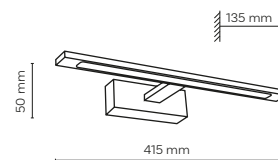

3501

3500

 cut out: ø 72 mm

18002 / GALLERY

18002 / GALLERY

LED / 20W / 2450 lm / 4000K

- 18002
 - 18003
 - 18206
- chrome

18000 / GALLERY