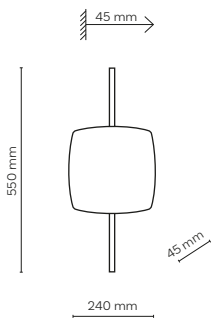

11435 / SELVA

LED / max 9W / 300 lm / 3000K

11436 / SELVA

LED / max 18W / 650 lm / 3000K