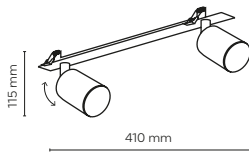

10801 10805

cut out: 1075x35 mm

10800 / NEX

3 x GU10 / 230V / max 10W / LED

DEDICATED BULB

GU10: 5588, 3138

10800 10804

cut out: 625x35 mm