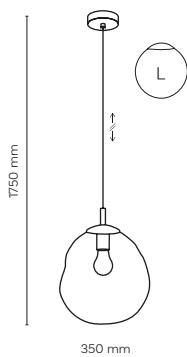

11325 / LAVA

1 x E27 / 230V / max 15W / LED
KL / 7434

DEDICATED BULB
E27: 18015