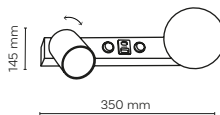

10152 / VOX USB

1 x GU10 / 230V / max 10W / LED

+ 1 x G9 / 230V / max 8W / LED

KL / 7455

DEDICATED BULB
GU10: 5588, G9: 3131

**USB
CHARGING**