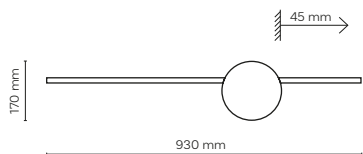

1441 / JAVA

1441 / JAVA

LED / 23W / 650 lm / 3000K