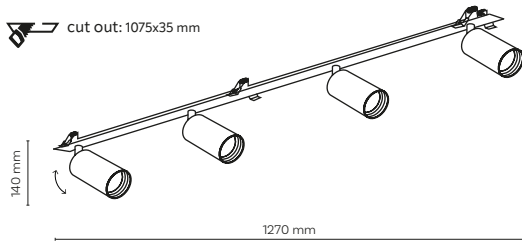

10809 / AMIS

4 x GU10 / 230V / max 10W / LED

DEDICATED BULB
GU10: 3138 5588

10809

10813

RING
GRATIS!