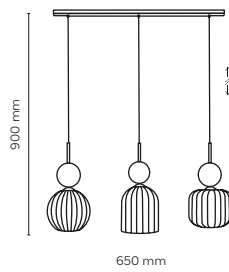

1 x E14 / 230V / max 10W / LED
KL / 7992

DEDICATED BULB
E14: 18200

11594 / SOPHIA

11594 / SOPHIA

6 x E14 / 230V / max 10W / LED
KL / 7987, 7988, 7989

DEDICATED BULB
E14: 18200

11591 / SOPHIA

3 x E14 / 230V / max 10W / LED
KL / 7987, 7988, 7989