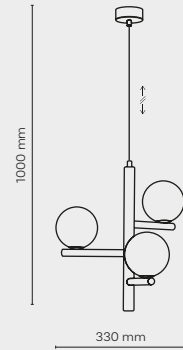

6799 / ESTERA WOOD

3 x G9 / 230V / max 8W / LED
KL / 7454

DEDICATED BULB
G9: 3131