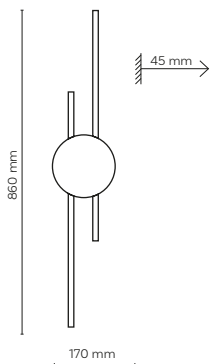

LED / 23W / 650 lm / 3000K

11400 / JAVA

LED / 32W / 830 lm / 3000K