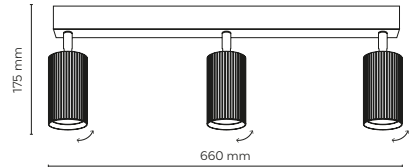

16148 / TUNE BROWN

3 x GU10 / 230V / max 10W / LED

DEDICATED BULB
GU10: 5588