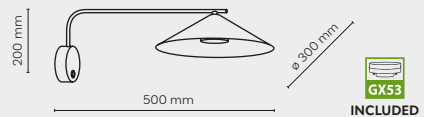

11278 / LUME

1 x GX53 / 230V / max 11W / LED

DEDICATED BULB
GX53: 18077