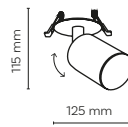

10799 / NEX

2 x GU10 / 230V / max 10W / LED

DEDICATED BULB
GU10: 5588, 3138

10799 10803