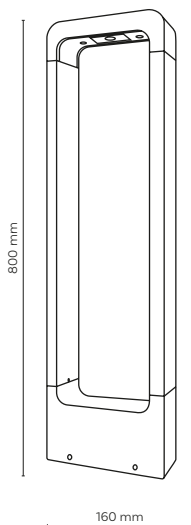

19005 / ARIUS

- 1x LED / 10W / 480 lm / 3000K
- LED INTEGRATED LED
- 19005 19001
- IP54