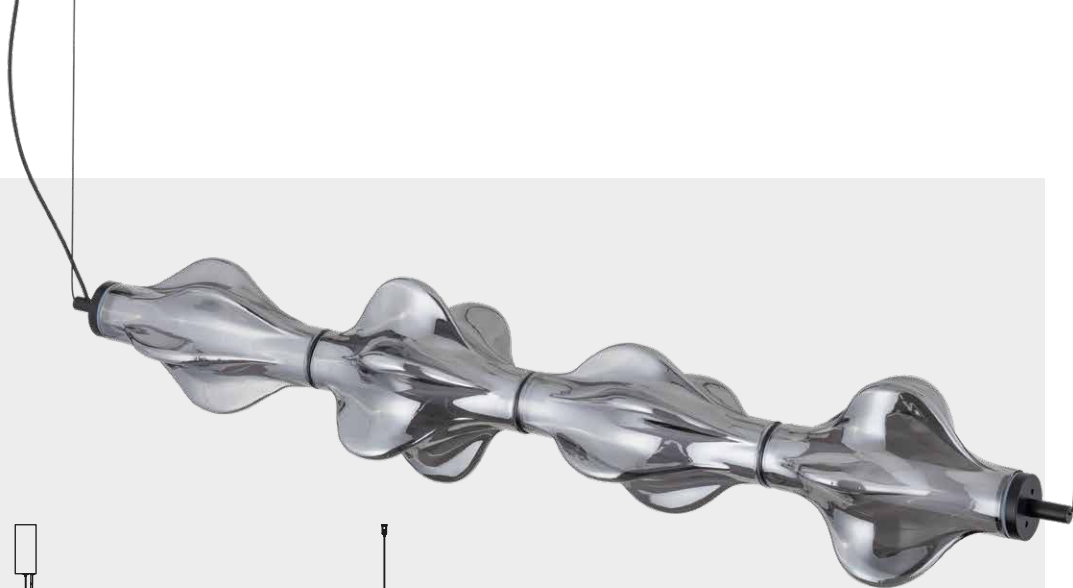

18217 / ELVA

LED / 30W / 3642 lm / 3000K