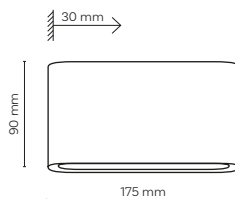

18083 / ARWENA

2 x 6W LED / 680 lm / 3000K

LED INTEGRATED LED

18083 IP54