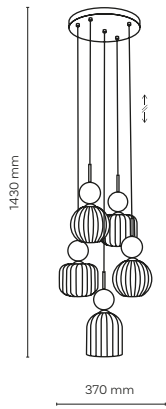

DEDICATED BULB
E14: 18200

11593 / SOPHIA

11592 / SOPHIA
 3 x E14 / 230V / max 10W / LED
 KL / 7987, 7988, 7989
 DEDICATED BULB
 E14: 18200

11593 / SOPHIA
 5 x E14 / 230V / max 10W / LED
 KL / 7987, 7988, 7989
 DEDICATED BULB
 E14: 18200