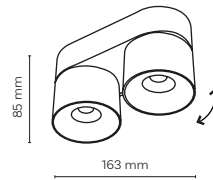

18163 / SPARK INTEGRATED LED
LED / 10W / b-639 lm, w-488 lm /
CCT 3000-6000K

18163 18168

18164 / SPARK DUO INTEGRATED LED
LED / 2x10W / b-1531 lm, w-965 lm /
CCT 3000-6000K

18164 18171