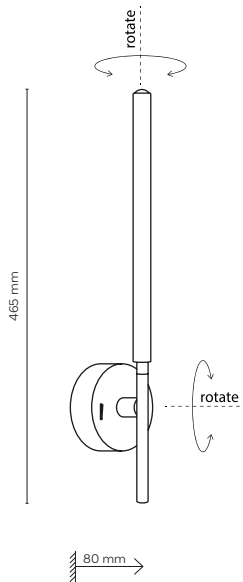

○ 11252 ● 11253

5396 / FOCUS

5397 / FOCUS

LED / 4W / 616 lm / 4000K
LED / 1W / 117 lm / 4000K

5397 5396

5733 / TOP

5766 / TOP

11339 / TOP