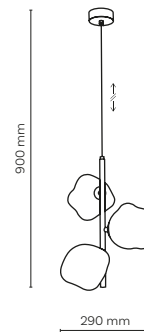

11036 / LAVA

3 x G9 / 230V / max 8W / LED
KL / 7982

DEDICATED BULB
G9: 3131