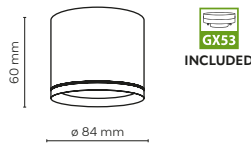

10594 / VIVO

1 x GX53 / 230V / max 11W / LED

DEDICATED BULB
GX53:18077