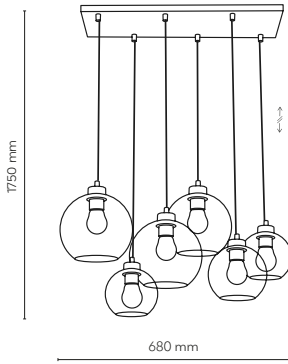

2833 / CUBUS

6 x E27 / 230V / max 15W / LED
KL / 7381, 7426

DEDICATED BULB
E27: 18012

8 x E27 / 230V / max 15W / LED
KL / 7381, 7426

DEDICATED BULB
E27: 18012