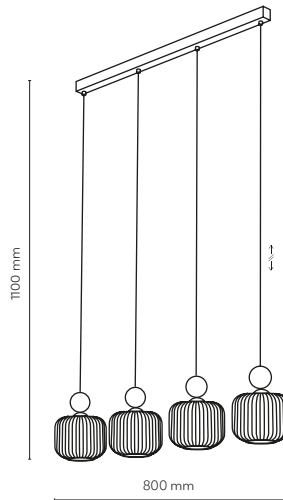

11051 / BALLO

4 x E14 / 230V / max 10W / LED
KL / 7988

DEDICATED BULB
E14: 18200