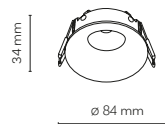

862 / PORI

2 x E27 / 230V / max 15W / LED

DEDICATED BULB
E27: 18226

862

864

3501 / EYE

1 x GU10 / 230V / max 10W / LED

DEDICATED BULB
GU10: 5588 3138

3501

3500

cut out: ø 72 mm