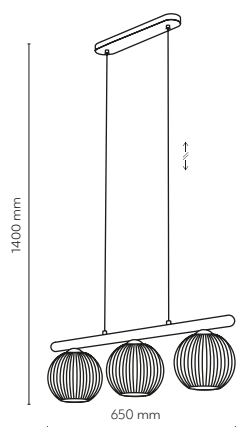

11079 / VIRLO

- 3 x E14 / 230V / max 10W / LED
- KL / 7989
- DEDICATED BULB E14: 18200