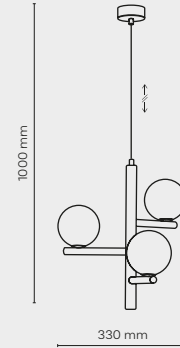

11095 / ESTERA WOOD

3 x G9 / 230V / max 8W / LED
KL / 7511

DEDICATED BULB
G9: 3131