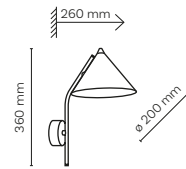

DEDICATED BULB
GU10: 5588

10305 / CONO

4 x GU10 / 230V / max 10W / LED

DEDICATED BULB
GU10: 5588

10306 / CONO

6 x GU10 / 230V / max 10W / LED

DEDICATED BULB
GU10: 5588

11474 / CONO