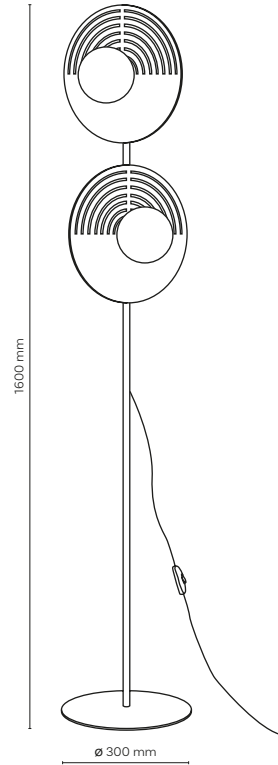

DEDICATED BULB
G9: 3131

11015 / LUNAR

11015 / LUNAR

2 x G9 / 230V / max 8W / LED

DEDICATED BULB
G9: 18122

16135 / LUNAR

16135 / LUNAR

2 x G9 / 230V / max 8W / LED