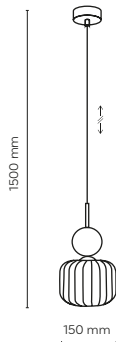

11589 / SOPHIA

11587 / SOPHIA

11587 / SOPHIA

1 x E14 / 230V / max 10W / LED
KL / 7987

DEDICATED BULB
E14: 18200

11020 / SOPHIA

1 x E14 / 230V / max 10W / LED
KL / 7987

DEDICATED BULB
E14: 18200