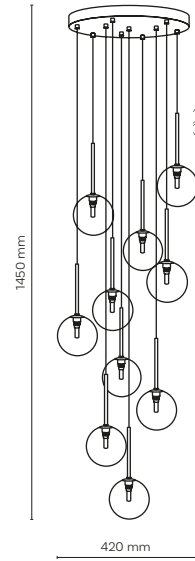

5944 / NILOS

10 x G9 / 230V / max 8W / LED
KL / 7525

DEDICATED BULB
G9: 3131