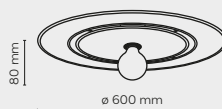

1 x E27 / 230V / max 15W / LED

DEDICATED BULB
E27: 18015