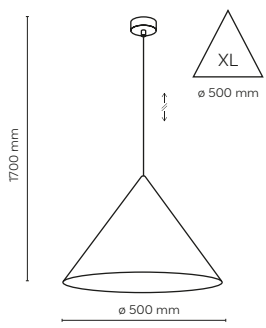

10622 / CONO

1 x E27 / 230V / max 15W / LED

DEDICATED BULB E27: 18226