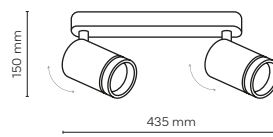

cut out: 155 - 75 mm

6911 / JET

6912 / JET

6910 / JET

1 x GU10 / 230V / max 10W / LED

DEDICATED BULB

GU10: 5588, 3138

6910 6911