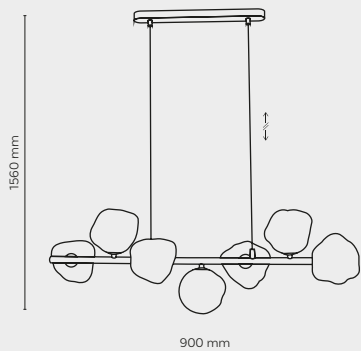

11109 / LAVA