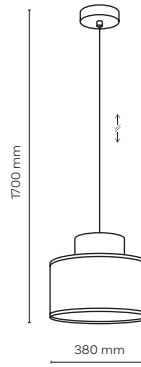

3227

3256

3139

10078 / DUO WHITE

10078 / DUO WHITE

1 x E27 / 230V / max 15W / LED
AB / 9741

DEDICATED BULB
E27: 18012

1856 / DUO WHITE