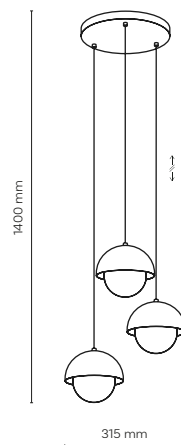

10720 / BONO

10966 / BONO

 **10966 / BONO**

 5 x G9 / 230V / max 8W / LED
KL / 7454

 DEDICATED BULB
G9: 3131 

 **10720 / BONO**

 3 x G9 / 230V / max 8W / LED
KL / 7454

 DEDICATED BULB
G9: 3131 