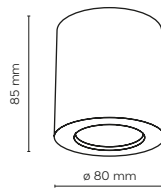

10121 / EVE
1 x GU10 / 230V / max 10W / LED
DEDICATED BULB GU10: 3138