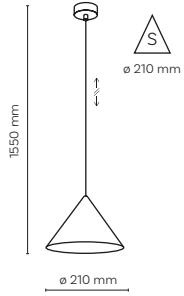

11419 / CONO

1 x E27 / 230V / max 15W / LED

DEDICATED BULB
E27: 18226

- 11419
- 10621
- 11385
- 11415
- 10038
- 10065

11417 / CONO

1 x E27 / 230V / max 15W / LED

DEDICATED BULB
E27: 18012

- 11417
- 10619
- 11383
- 11413
- 10073
- 10076

11418 / CONO

1 x E27 / 230V / max 15W / LED

DEDICATED BULB
E27: 18226

- 11418
- 10620
- 11384
- 11414
- 10037
- 6632

11420 / CONO

1 x E27 / 230V / max 15W / LED

DEDICATED BULB
E27: 18226

- 11420
- 10622
- 11386
- 11416
- 10062
- 10089