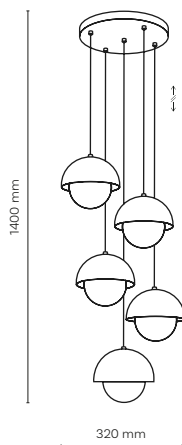

10966 / BONO

5 x G9 / 230V / max 8W / LED
KL / 7454

DEDICATED BULB
G9: 3131