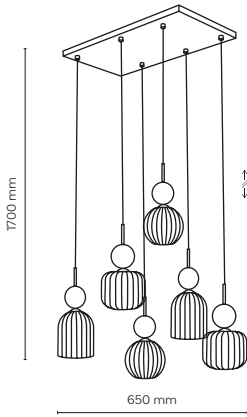

 DEDICATED BULB
E14: 18200

 **11040 / SOPHIA**

 1 x E14 / 230V / max 10W / LED
KL / 7992

 DEDICATED BULB
E14: 18200

NEW

TK LIGHTING / SOPHIA

11149 / SOPHIA

11150 / SOPHIA