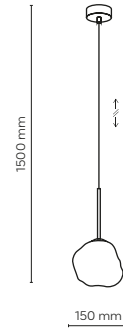

11106 / LAVA

1 x G9 / 230V / max 8W / LED
KL / 7982

DEDICATED BULB
G9: 3131