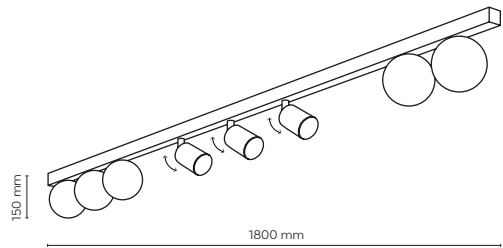

10004 / VOX

3 x GU10 / 230V / max 10W / LED

+ 5 x G9 / 230V / max 8W / LED

KL / 7455

DEDICATED BULB
GU10: 5588, G9: 3131