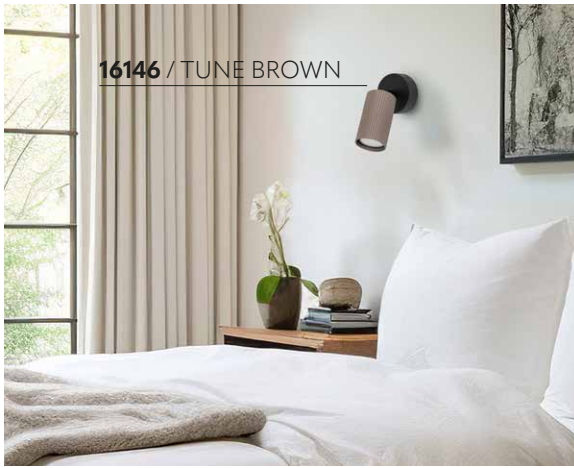

16146 / TUNE BROWN