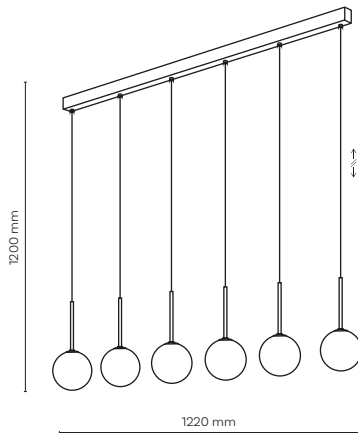

4504 / MARTIN

6 x G9 / 230V / max 8W / LED
KL / 7454

DEDICATED BULB
G9: 3131