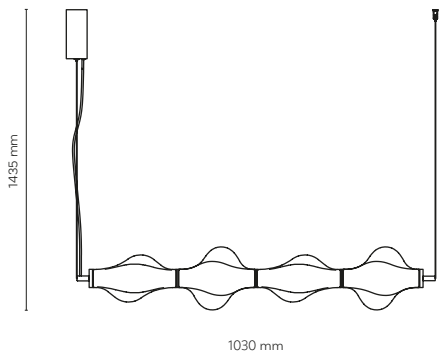

DEDICATED BULB
G9: 18122

759 / CADIX

1x G9 / 230V / max 8W / LED
KL / 7872

DEDICATED BULB
G9: 18122

18216 / ELVA

18216 / ELVA

LED / 30W / 3642 lm / 3000K

18212 / ELVA