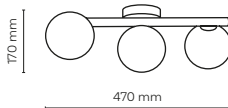

11093 / ESTERA WOOD

3 x G9 / 230V / max 8W / LED
KL / 7511

DEDICATED BULB
G9: 3131