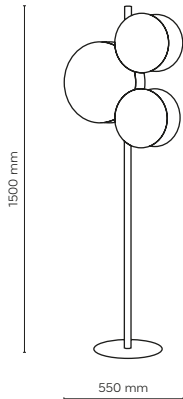

DEDICATED BULB
E27: 18015

4815 / PULSE

4814 / PULSE

4814 / PULSE

1 x E27 / 230V / max 15W / LED
 AB / 9738

DEDICATED BULB
 E27: 18014

5960 / PULSE

3 x E27 / 230V / max 15W / LED
 AB / 9657, 9731