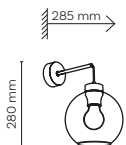

4113 / CUBUS

10243 / CUBUS

1 x E27 / 230V / max 15W / LED
KL / 7381

DEDICATED BULB
E27: 18012