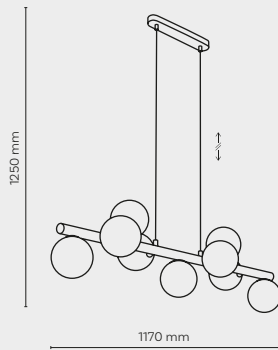

5906 / ESTERA WOOD

9 x G9 / 230V / max 8W / LED
KL / 7454

DEDICATED BULB
G9: 3131