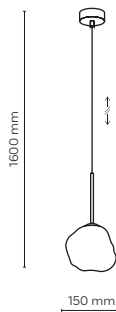

11025 / LAVA

1 x G9 / 230V / max 8W / LED
KL / 7982

DEDICATED BULB
G9: 3131