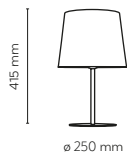

5150 / CHICAGO

1 x E27 / 230V / max 15W / LED
AB / 9167

DEDICATED BULB
E27: 18012