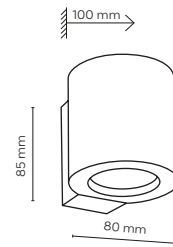

10197 / EVE
1 x GU10 / 230V / max 10W / LED
DEDICATED BULB GU10: 3138