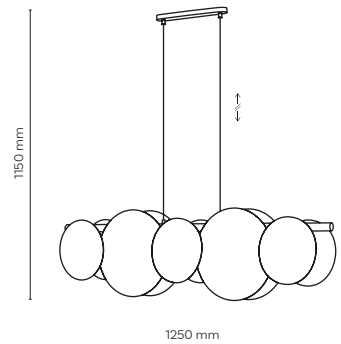

4815 / PULSE

5 x E27 / 230V / max 15W / LED
AB / 9657, 9731

DEDICATED BULB
E27: 18012