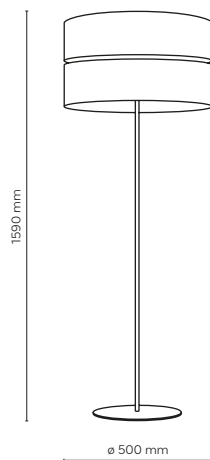

5123 / NICOL

1 x E27 / 230V / max 15W / LED
AB / 9770

DEDICATED BULB
E27: 18015

1 x E27 / 230V / max 15W / LED
AB / 9771

DEDICATED BULB
E27: 18012

1 x E27 / 230V / max 15W / LED
AB / 9771

DEDICATED BULB
E27: 18012