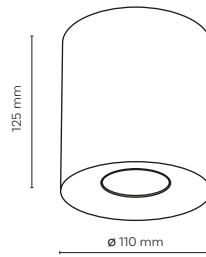

11341 / ORION

1 x GU10 / 230V / max 10W / LED

DEDICATED BULB
GU10: 3138 5588