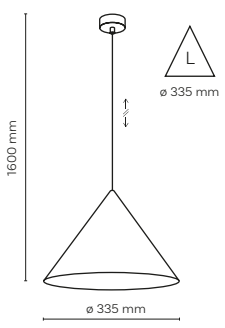

10622 / CONO

10619 / CONO

1 x E27 / 230V / max 15W / LED

DEDICATED BULB E27: 18012

10620 / CONO

1 x E27 / 230V / max 15W / LED

DEDICATED BULB E27: 18226

10621 / CONO