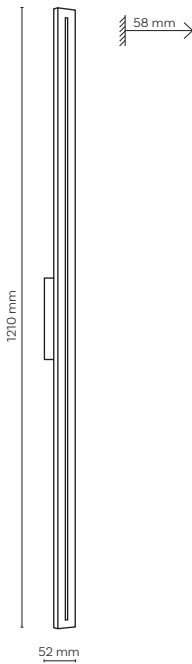

18176 / LINEA INTEGRATED LED

LED / 30W / 1817 lm / 3000K

18176