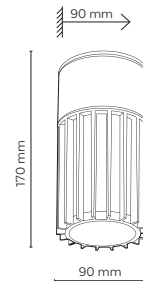

11508 / RIBO

1 x E27 / 230V / max 15W / LED

DEDICATED BULB
E27: 18012