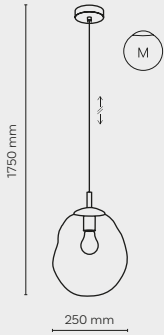

11326 / LAVA

11326 / LAVA

1 x E27 / 230V / max 15W / LED
KL / 7922

DEDICATED BULB
E27: 18012