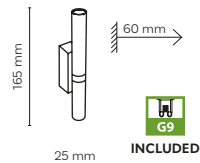

10184 / LAGOS

2 x G9 / 230V / max 8W / LED

DEDICATED BULB
G9: 3522

10184