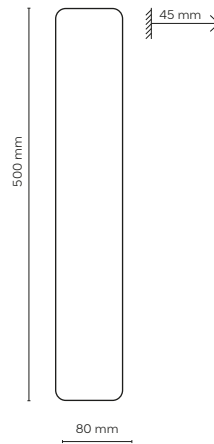

4754 / TAVOLA LONG

2x G9 / 230V / max 8W / LED

DEDICATED BULB
G9: 18122