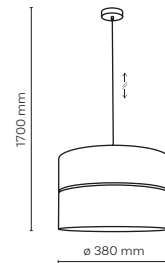

4799 / NICOL

1 x E27 / 230V / max 15W / LED
AB / 9767

DEDICATED BULB
E27: 18014