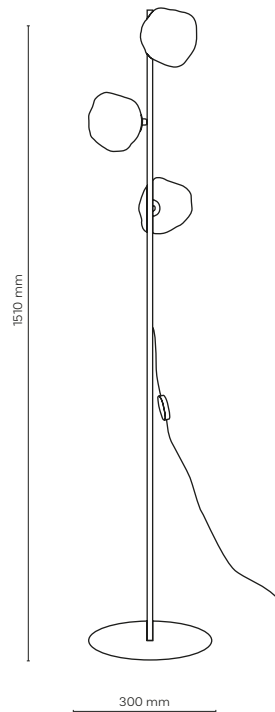

16153 / LAVA

3 x G9 / 230V / max 8W / LED
KL / 7982

DEDICATED BULB
G9: 3131

material of the lamp: glass, metal, plastic