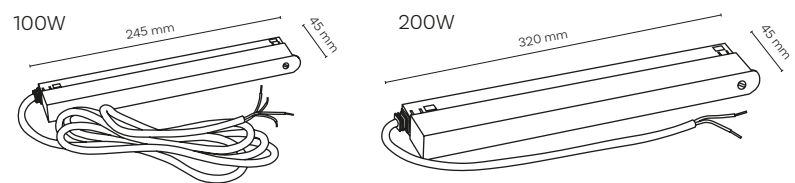

inside power supply