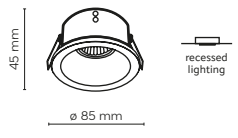

1x GU10 / 230V / max 10W / LED

DEDICATED BULB
GU10: 5588 3138

10571 10572 cut out: \varnothing 70 mm

10577 / OPTI

10577 / OPTI

- 10577 / OPTI**
- 1 x GU10 / 230V / max 10W / LED
- DEDICATED BULB
GU10: 5588 3138
- 10577 10578 cut out: ø 75 mm