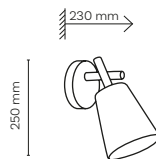

11604 / VAIO

1x E27 / 230V / max 15W / LED
AB / 7977

DEDICATED BULB
E27: 18012