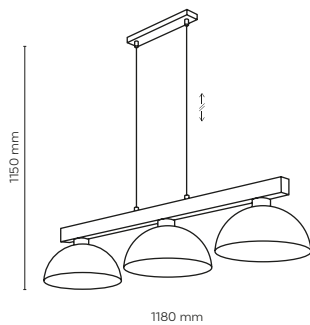

11012 / OSLO

3 x E27 / 230V / max 15W / LED
KL / 7564

DEDICATED BULB
E27: 18015