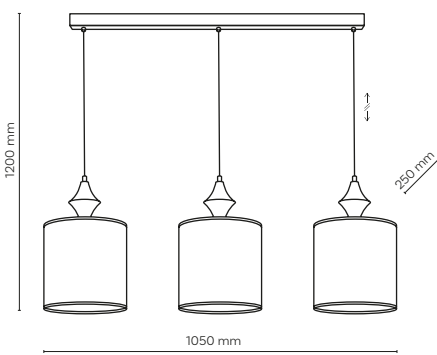

11439 / AMURA

3 x E27 / 230V / max 15W / LED
AB / 7979 / 7994

DEDICATED BULB
E27: 18014