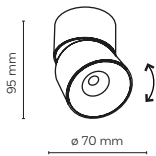

18163 / SPARK INTEGRATED LED
LED / 10W / b-639 lm, w-488 lm /
CCT 3000-6000K

18163 18168

18164 / SPARK DUO INTEGRATED LED
LED / 2x10W / b-1531 lm, w-965 lm /
CCT 3000-6000K

18164 18171