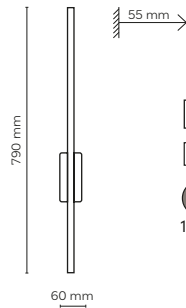

11402 / FLASH
LED / 12W / 500 lm / 3000K

11402 6627