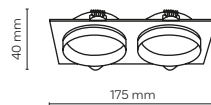

RING
GRATIS!

6920 / JET

1 x GU10 / 230V / max 10W / LED

DEDICATED BULB
GU10: 5588, 3138

cut out: ø 65 mm

6925 / JET

2 x GU10 / 230V / max 10W / LED

DEDICATED BULB
GU10: 5588, 3138