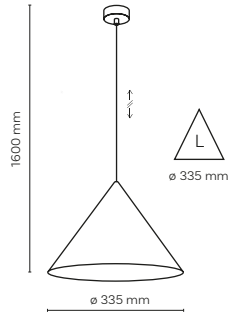

1 x E27 / 230V / max 15W / LED

DEDICATED BULB E27: 18226

10622 / CONO

1 x E27 / 230V / max 15W / LED

DEDICATED BULB E27: 18226

11419 / CONO

1 x E27 / 230V / max 15W / LED

DEDICATED BULB
E27: 18226