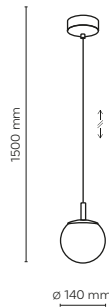

759 / CADIX

1x G9 / 230V / max 8W / LED
KL / 7872

DEDICATED BULB
G9: 18122