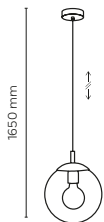

ø 250 mm

5669 / ESME

1 x E27 / 230V / max 15W / LED
KL / 7049

DEDICATED BULB
E27: 18012