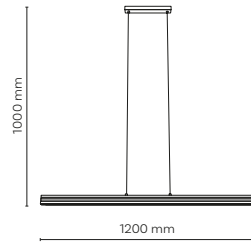

11651 / VIGA WOOD

LED / 14 W / 1400 lm / 3000K

11651 11653

LED / 14W / 1400 lm / 3000K

11691 11692

LED / 9W / 988 lm / 3000K

11689 11690