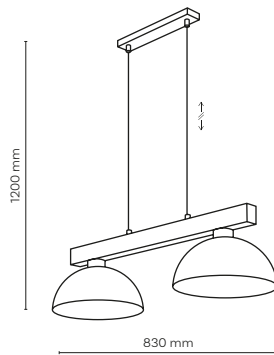

6299 / OSLO

4508 / OSLO

1 x E27 / 230V / max 15W / LED
 KL / 7565

DEDICATED BULB
 E27: 18015

4507 / OSLO

2 x E27 / 230V / max 15W / LED
 KL / 7565

DEDICATED BULB
 E27: 18015

6299 / OSLO