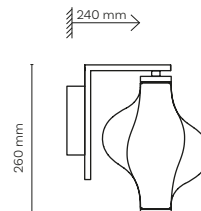

18218 / ELVA

LED / 8W / 1032 lm / 3000K