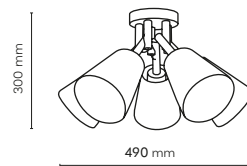

11606 / VAIO

11606 / VAIO

5 x E27 / 230V / max 15W / LED
AB / 7977

DEDICATED BULB
E27: 18012