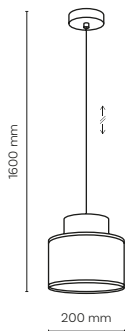

DEDICATED BULB
E27: 18012

3255 / DUO

3255 / DUO

3256 / DUO

2785 / DUO

 **3255 / DUO**

 1 x E27 / 230V / max 15W / LED

AB / 9743 / 9747 / 9745