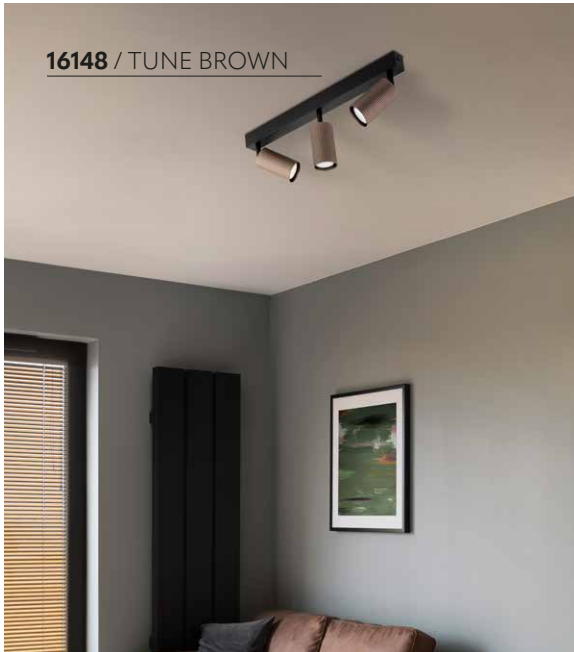

 3 x GU10 / 230V / max 10W / LED

 DEDICATED BULB
GU10: 5588 

16146 / TUNE BROWN

16147 / TUNE BROWN

16148 / TUNE BROWN

16148 / TUNE BROWN

16149 / TUNE BROWN

4 x GU10 / 230V / max 10W / LED