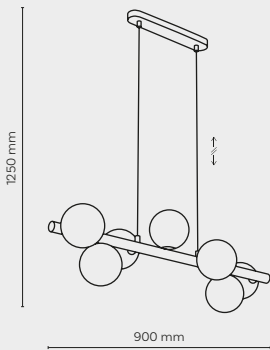

5905 / ESTERA WOOD

7 x G9 / 230V / max 8W / LED
KL / 7454

DEDICATED BULB
G9: 3131