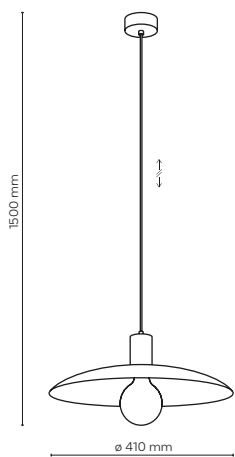

10711 / ASTRA

10711 / ASTRA

1 x E27 / 230V / max 15W / LED

DEDICATED BULB
E27: 18015

10711 10712 10964 10882 10713