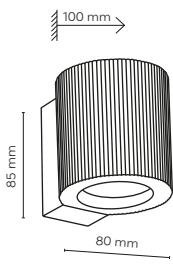

11442 / EVE CORTE

11441 / EVE CORTE

11443 / EVE CORTE
 1x GU10 / 230V / max 10W / LED
 DEDICATED BULB
 GU10: 3138

11442 / EVE CORTE
 1x GU10 / 230V / max 10W / LED
 DEDICATED BULB
 GU10: 3138

11441 / EVE CORTE
 1x GX53 / 230V / max 11W / LED
 DEDICATED BULB
 GX53: 18077