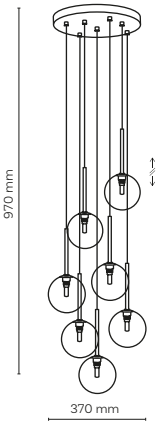

5362 / NILOS

7 x G9 / 230V / max 8W / LED
KL / 7525

DEDICATED BULB
G9: 3131