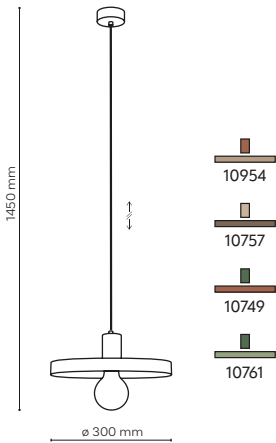

10954 /SILA

1 x E27 / 230V / max 15W / LED

DEDICATED BULB
E27: 18015