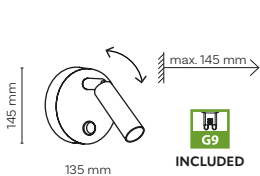

4237 / ENZO

1 x G9 / 230V / max 8W / LED

DEDICATED BULB
G9: 3522

4237