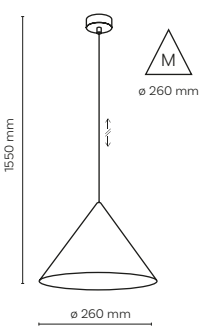

10620 / CONO

1 x E27 / 230V / max 15W / LED

DEDICATED BULB E27: 18226