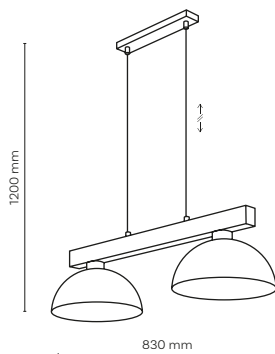

11010 / OSLO

1 x E27 / 230V / max 15W / LED
KL / 7565

DEDICATED BULB
E27: 18015

11011 / OSLO

2 x E27 / 230V / max 15W / LED
KL / 7565

DEDICATED BULB
E27: 18015