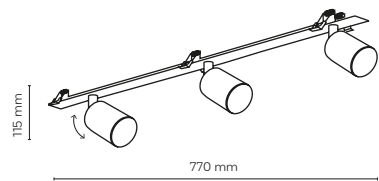

10801 10805

cut out: 1075x35 mm

10800 / NEX

3 x GU10 / 230V / max 10W / LED

DEDICATED BULB

GU10: 5588, 3138

10800 10804

cut out: 625x35 mm