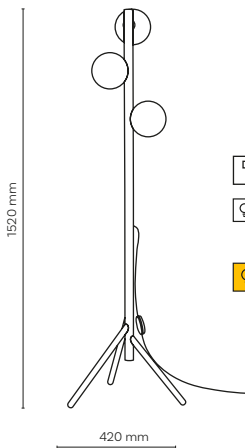

16151 / ESTERA WOOD

3 x G9 / 230V / max 8W / LED
KL / 7511

DEDICATED BULB
G9: 3131