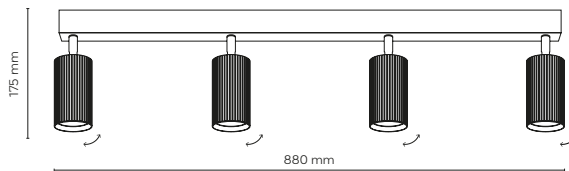

 3 x GU10 / 230V / max 10W / LED

 DEDICATED BULB
GU10: 5588 

16146 / TUNE BROWN

16147 / TUNE BROWN

16148 / TUNE BROWN

16148 / TUNE BROWN

16149 / TUNE BROWN

4 x GU10 / 230V / max 10W / LED