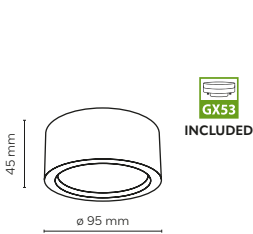

10123 / EVE
1 x GX53 / 230V / max 11W / LED
DEDICATED BULB GX53: 18077