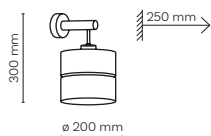

1 x E27 / 230V / max 15W / LED
AB / 9740

DEDICATED BULB
E27: 18014

11585 / DUO

11585 / DUO

4 x E27 / 230V / max 15W / LED
AB / 7932

DEDICATED BULB
E27: 18226

5597 / ECO

5596 / ECO