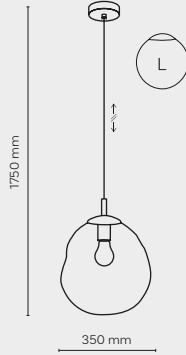

11324 / LAVA

1 x E27 / 230V / max 15W / LED
KL / 7434

DEDICATED BULB
E27: 18015