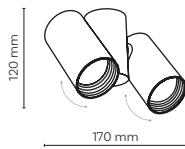

10975 / AMIS

2 x GU10 / 230V / max 10W / LED

DEDICATED BULB
GU10: 3138 5588

RING GRATIS!