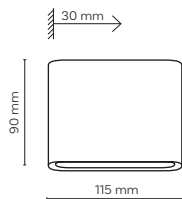

18082 / ARWENA

2 x 3W LED / 360 lm / 3000K

LED INTEGRATED LED

18082 IP54