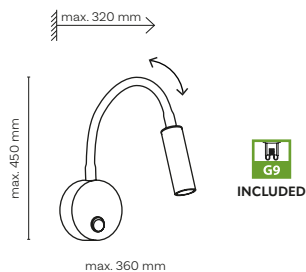

5922 / LAGOS

1 x G9 / 230V / max 8W / LED

DEDICATED BULB
G9: 3522

5922 5921 11449 11450 11448