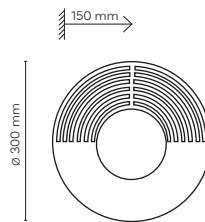

11014 / LUNAR

1 x G9 / 230V / max 8W / LED

KL 7511

DEDICATED BULB
G9: 3131