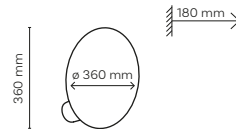

DEDICATED BULB
E27: 18015

4815 / PULSE

4814 / PULSE

4814 / PULSE

1 x E27 / 230V / max 15W / LED
 AB / 9738

DEDICATED BULB
 E27: 18014

5960 / PULSE

3 x E27 / 230V / max 15W / LED
 AB / 9657, 9731