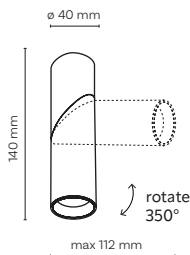

11252 / ELARIS S

1 x GU10 MR11 / 230V / max 7W / LED

DEDICATED BULB

GU10 MR11: 18197 18196

○ 11252   ● 11253