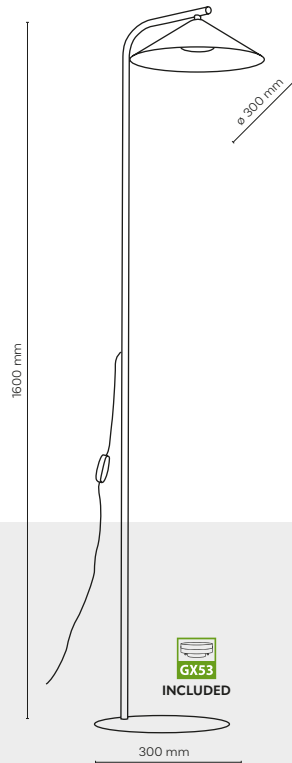

DEDICATED BULB
GX53: 18077

11278 / LUME

1 x GX53 / 230V / max 11W / LED

DEDICATED BULB
GX53: 18077

16189 / LUME

16186 / LUME

16187 / LUME

16187 / LUME