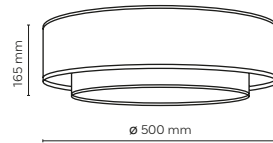

11585 / DUO

4 x E27 / 230V / max 15W / LED
AB / 7932

DEDICATED BULB
E27: 18226