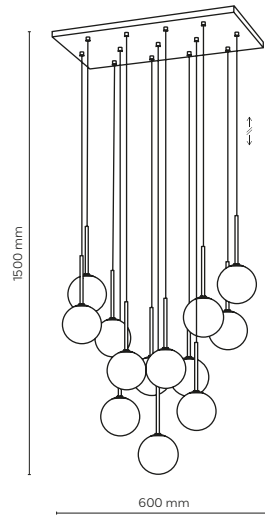

10079 / MARTIN

13 x G9 / 230V / max 8W / LED
KL / 7454

DEDICATED BULB
G9: 3131