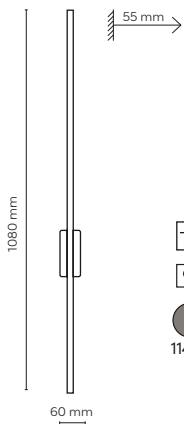

LED / 24W / 1200 lm / 3000K

11403 18074