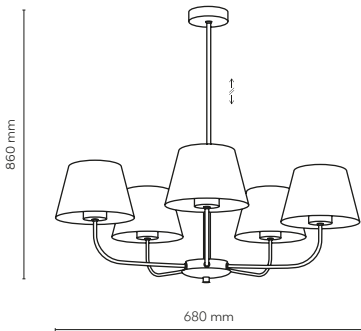

3989 / CHICAGO

5 x E27 / 230V / max 15W / LED
AB / 9162

DEDICATED BULB
E27: 18012