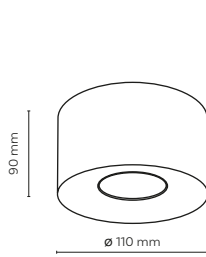

11340 / ORION

1 x GU10 / 230V / max 10W / LED

DEDICATED BULB
GU10: 3138 5588