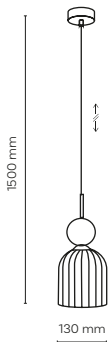

11589 / SOPHIA

11587 / SOPHIA

11587 / SOPHIA

1 x E14 / 230V / max 10W / LED
KL / 7987

DEDICATED BULB
E14: 18200

11020 / SOPHIA

1 x E14 / 230V / max 10W / LED
KL / 7987

DEDICATED BULB
E14: 18200