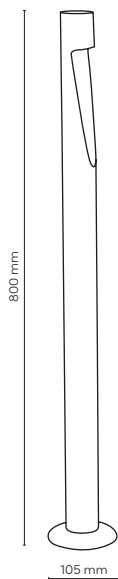

19003 / SENA INTEGRATED LED

LED / 5W / 150 lm / 3000K

19003