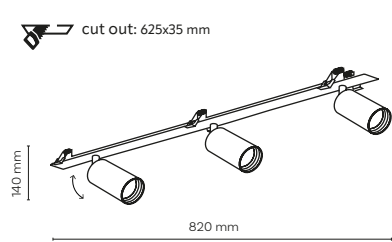

DEDICATED BULB
GU10: 3138 5588

10809

10813

RING
GRATIS!

10808 / AMIS

3 x GU10 / 230V / max 10W / LED

DEDICATED BULB
GU10: 3138 5588

10808