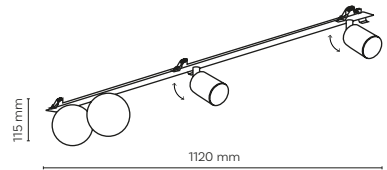

10929 / VOX

2 x GU10 / 230V / max 10W / LED
+ 2 x G9 / 230V / max 8W / LED
KL / 7455

cut out: 975x35 mm

DEDICATED BULB
GU10: 5588, G9: 3131