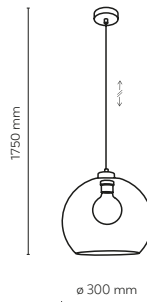

DEDICATED BULB
 E27: 18012 

4113 / CUBUS

 **10243 / CUBUS**

 1 x E27 / 230V / max 15W / LED
KL / 7381

 DEDICATED BULB
E27: 18012

 **4292 / CUBUS**

 1 x E27 / 230V / max 15W / LED
KL / 7429

 DEDICATED BULB
E27: 18015