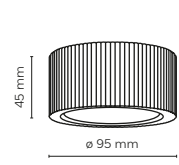

11442 / EVE CORTE

11441 / EVE CORTE

11443 / EVE CORTE
 1x GU10 / 230V / max 10W / LED
 DEDICATED BULB
 GU10: 3138

11442 / EVE CORTE
 1x GU10 / 230V / max 10W / LED
 DEDICATED BULB
 GU10: 3138

11441 / EVE CORTE
 1x GX53 / 230V / max 11W / LED
 DEDICATED BULB
 GX53: 18077