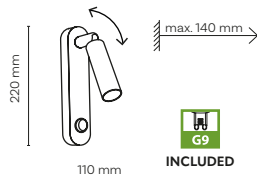

6621 / ENZO

1 x G9 / 230V / max 8W / LED

DEDICATED BULB
G9: 3522

6621