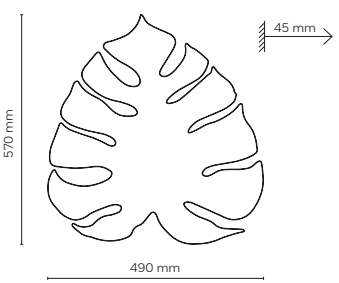

10627 / MONSTERA SABIA

4 x G9 / 230V / max 8W / LED

DEDICATED BULB
G9: 18122