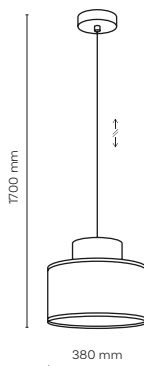

3227 / DUO

1 x E27 / 230V / max 15W / LED

AB / 9742 / 9746 / 9744

DEDICATED BULB
E27: 18014

3227

3256

3139