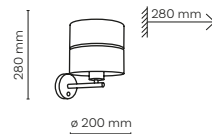

1 x E27 / 230V / max 15W / LED
AB / 8998

DEDICATED BULB
E27: 18015

4346 / HILTON

2579 / HILTON

1 x E27 / 230V / max 15W / LED
 +1 x G9 / 230V / max 8W / LED
 AB / 9919

DEDICATED BULB
 E27: 18012, G9: 18121