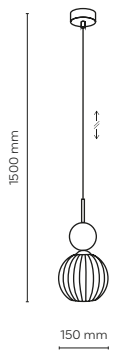

11146 / SOPHIA

11144 / SOPHIA

1 x E14 / 230V / max 10W / LED
KL / 7991

DEDICATED BULB
E14: 18200

11146 / SOPHIA

1 x E14 / 230V / max 10W / LED
KL / 7990

DEDICATED BULB
E14: 18200

11145 / SOPHIA