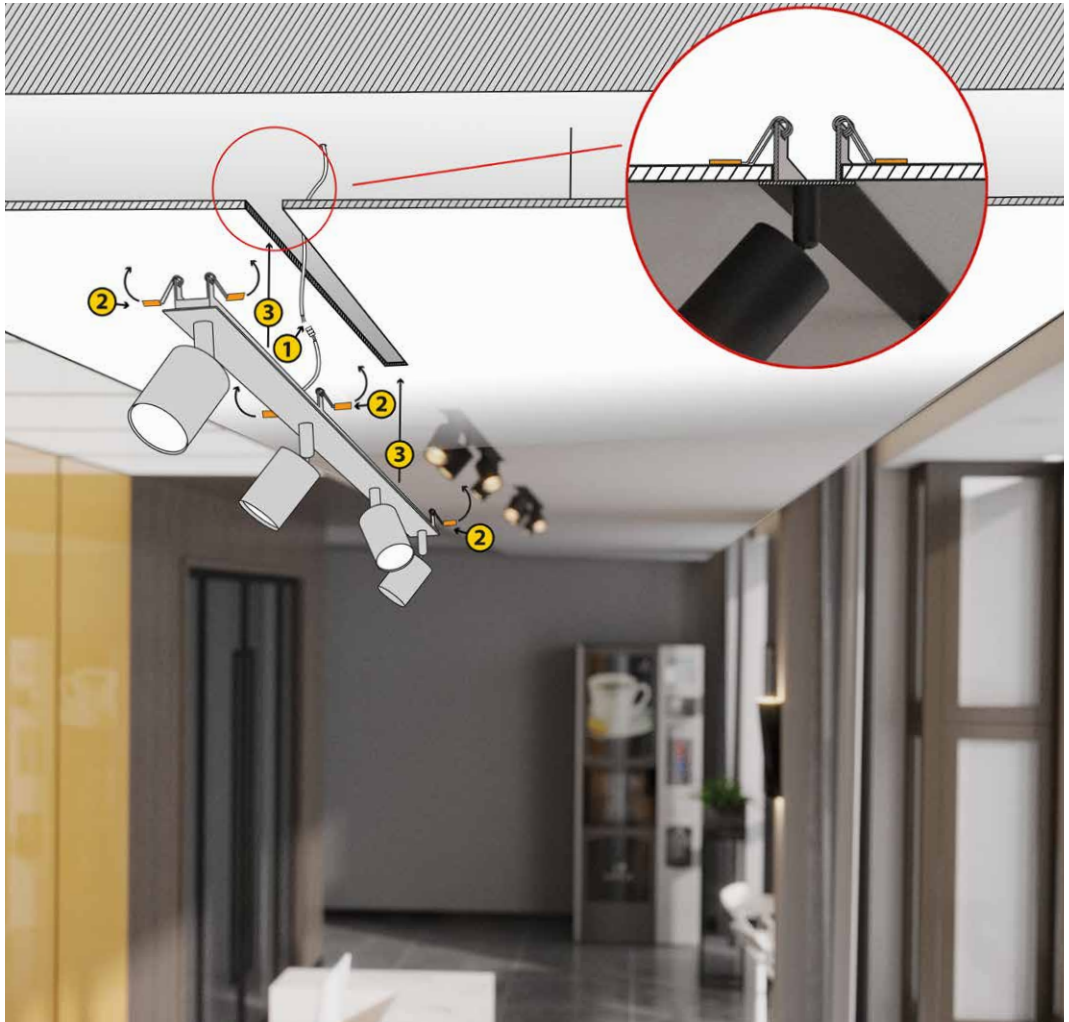

10801 10805

cut out: 1075x35 mm

10800 / NEX

3 x GU10 / 230V / max 10W / LED

DEDICATED BULB

GU10: 5588, 3138

10800 10804

cut out: 625x35 mm