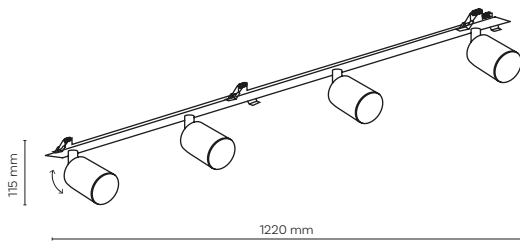

10805 / NEX

10801 / NEX

4 x GU10 / 230V / max 10W / LED

DEDICATED BULB

GU10: 5588, 3138

10801 10805

cut out: 1075x35 mm