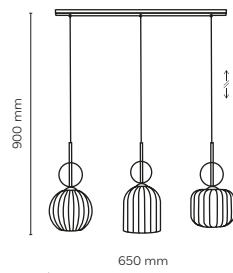

DEDICATED BULB
E14: 18200

11140 / SOPHIA

11140 / SOPHIA

1 x E14 / 230V / max 10W / LED

KL / 7990

DEDICATED BULB
E14: 18200

11042 / SOPHIA

3 x E14 / 230V / max 10W / LED