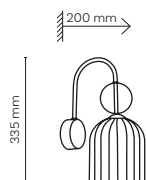

11143 / SOPHIA

1 x E14 / 230V / max 10W / LED
KL / 7990

DEDICATED BULB
E14: 18200

11147 / SOPHIA

3 x E14 / 230V / max 10W / LED
KL / 7990, 7991, 7992

DEDICATED BULB
E14: 18200