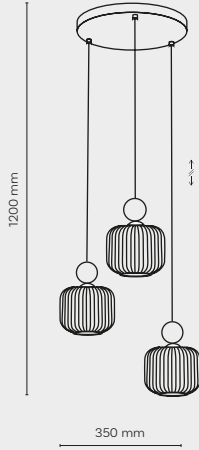

 6 x E14 / 230V / max 10W / LED

KL / 7988

 DEDICATED BULB
E14: 18200

The mark of responsible forestry

11049 / BALLO

1 x E14 / 230V / max 10W / LED
KL / 7988

DEDICATED BULB
E14: 18200

11050 / BALLO