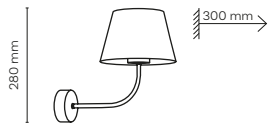

TK LIGHTING / ELIZABETH SABIA

3989 / CHICAGO

3989 / CHICAGO

5 x E27 / 230V / max 15W / LED
AB / 9162

DEDICATED BULB
E27: 18012

3999 / CHICAGO

6 x E27 / 230V / max 15W / LED
AB / 9162

DEDICATED BULB
E27: 18012