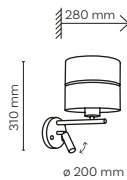

DEDICATED BULB
E27: 18015

11603 / CALMA

11600 / CALMA

INCLUDED
G9

11600 / CALMA

1 x E27 / 230V / max 15W / LED
+1 x G9 / 230V / max 8W / LED
AB / 7949

DEDICATED BULB
E27: 18012, G9: 18121

11603 / CALMA