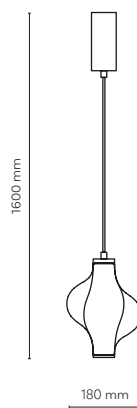

18215 / ELVA

▣ **18213 / ELVA**

☐ LED / 8W / 1032 lm / 3000K