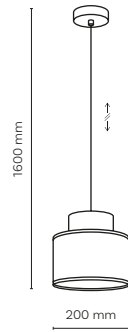

10078 / DUO WHITE

1 x E27 / 230V / max 15W / LED
AB / 9741

DEDICATED BULB
E27: 18012