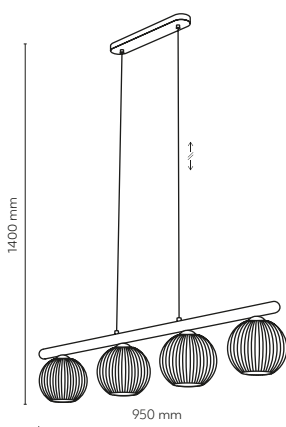

11080 / VIRLO

- 4 x E14 / 230V / max 10W / LED
- KL / 7989
- DEDICATED BULB E14: 18200