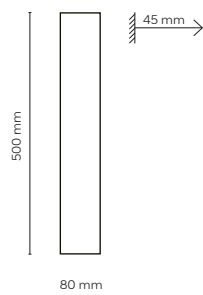

11348 / NAVI

2 x G9 / 230V / max 8W / LED

DEDICATED BULB
G9: 18122