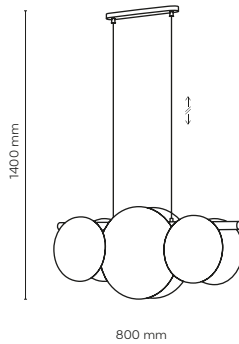

10005 / PULSE

3 x E27 / 230V / max 15W / LED
AB / 9657, 9731

DEDICATED BULB
E27: 18012