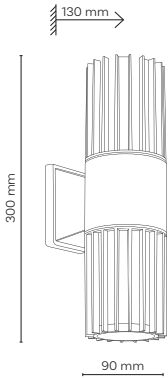

11507 / RIBO

11507 / RIBO

2 x E27 / 230V / max 15W / LED

DEDICATED BULB
E27: 18012