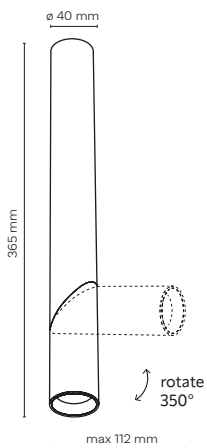

11254 / ELARIS M

1 x GU10 MR11 / 230V / max 7W / LED

DEDICATED BULB

GU10 MR11: 18197 18196

○ 11254   ● 11255