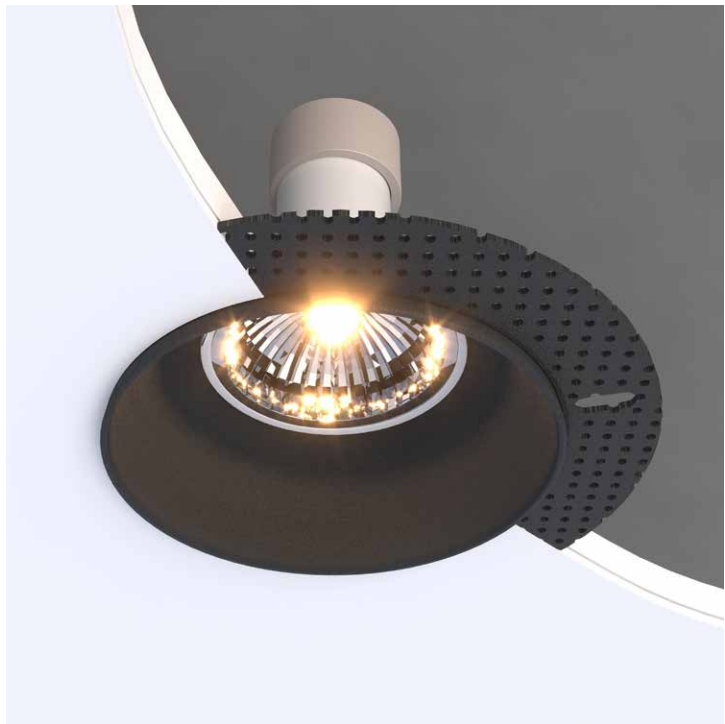

10575 / TWIST

 **10575 / TWIST**

 1 x GU10 / 230V / max 10W / LED

10575

10576

 DEDICATED BULB
GU10: 3138  5588 

10573 / FIRA

- 10573 / FIRA**
- 1 x GU10 / 230V / max 10W / LED
- DEDICATED BULB
GU10: ●5588 ○3138
- cut out: ø 85 mm
- 10573
- 10574