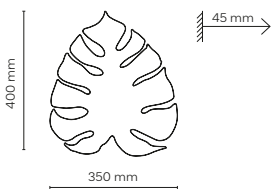

10625

10627 / MONSTERA

10627 / MONSTERA SABIA

4 x G9 / 230V / max 8W / LED

DEDICATED BULB
G9: 18122

10626 / MONSTERA SABIA

3 x G9 / 230V / max 8W / LED

DEDICATED BULB
G9: 18122