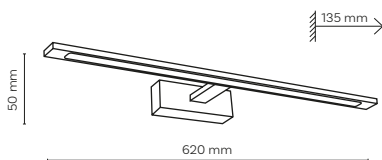

3501

3500

 cut out: ø 72 mm

18002 / GALLERY

18002 / GALLERY

LED / 20W / 2450 lm / 4000K

- 18002
 - 18003
 - 18206
- chrome

18000 / GALLERY