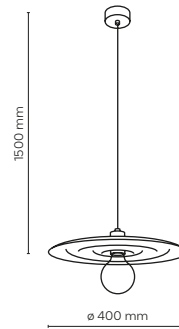

11408 / ONDA

11412 / ONDA

1 x G9 / 230V / max 8W / LED
KL / 7511 / 7454

DEDICATED BULB
G9: 3131

11412 11411

11410 / ONDA

1 x G9 / 230V / max 8W / LED
KL / 7511 / 7454

DEDICATED BULB
G9: 3131

11410 11409

11408 / ONDA

1 x E27 / 230V / max 15W / LED

DEDICATED BULB
E27: 18015

11408 11407