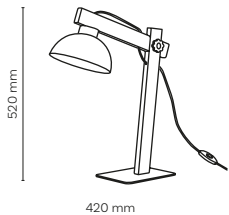

16129 / OSLO

1 x E27 / 230V / max 15W / LED
KL / 7893

DEDICATED BULB
E27: 18012