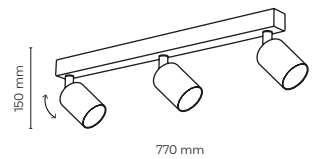

10791 / NEX

3 x GU10 / 230V / max 10W / LED

DEDICATED BULB

GU10: 5588, 3138

10791 10788 10629