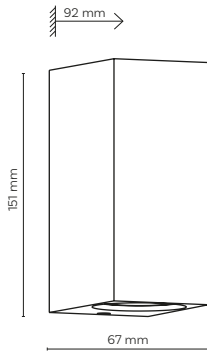

10970 / AXIS

10970 / AXIS

2 x GU10 / 230V / max 10W / LED

DEDICATED BULB
GU10: 5588

10970