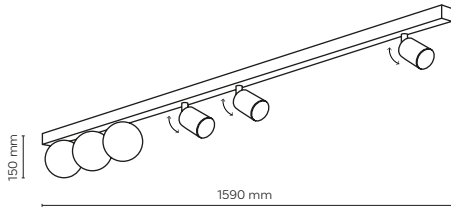

10003 / VOX

3 x GU10 / 230V / max 10W / LED

+ 3 x G9 / 230V / max 8W / LED

KL / 7455

DEDICATED BULB
GU10: 5588, G9: 3131