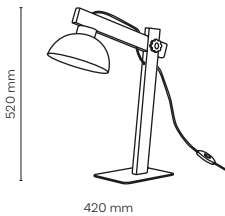

3 x E27 / 230V / max 15W / LED
 KL / 7564

DEDICATED BULB
 E27: 18015

5788 / OSLO

6279 / OSLO

6279 / OSLO

1 x E27 / 230V / max 15W / LED
 KL / 7566

DEDICATED BULB
 E27: 18012

5788 / OSLO