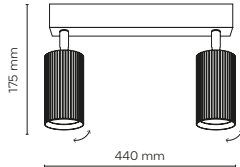

16147 / TUNE BROWN

2 x GU10 / 230V / max 10W / LED

DEDICATED BULB
GU10: 5588