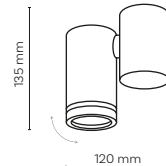

2 x GU10 / 230V / max 10W / LED

DEDICATED BULB
GU10: 3138 5588

5393 / JET