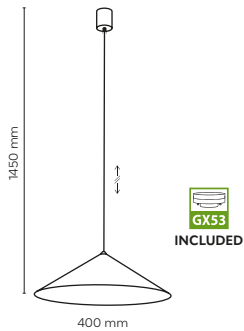

DEDICATED BULB
E27: 18015

11282 / LUME

11282 / LUME

1 x GX53 / 230V / max 11W / LED

DEDICATED BULB GX53: 18077

11282 11272 11697

11281 / LUME

1 x GX53 / 230V / max 11W / LED