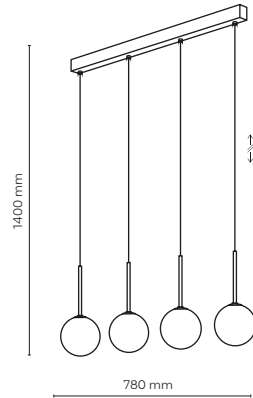

4503 / MARTIN

4 x G9 / 230V / max 8W / LED
KL / 7454

DEDICATED BULB
G9: 3131