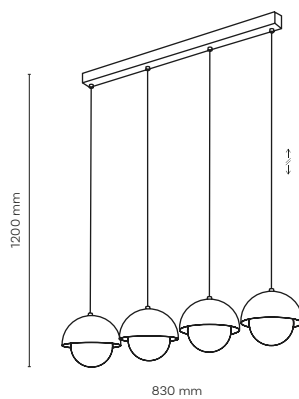

10965 / BONO

4 x G9 / 230V / max 8W / LED
KL / 7454

DEDICATED BULB
G9: 3131