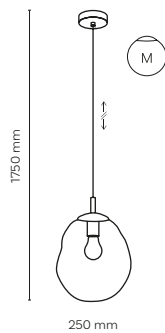

11327 / LAVA

1 x E27 / 230V / max 15W / LED
KL / 7922

DEDICATED BULB
E27: 18012