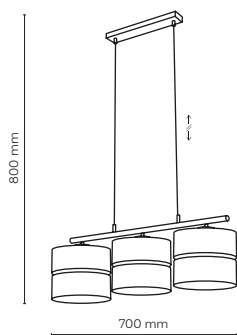

 DEDICATED BULB
E27: 18226 

 **4798 / NICOL**

 3 x E27 / 230V / max 15W / LED
AB / 9775

 DEDICATED BULB
E27: 18014 

 **4799 / NICOL**

 1 x E27 / 230V / max 15W / LED
AB / 9767

 DEDICATED BULB
E27: 18014 

 **4801 / NICOL**