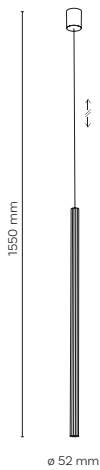

11422 / FERRO

1 x G9 / 230V / max 8W / LED

DEDICATED BULB G9: 18121