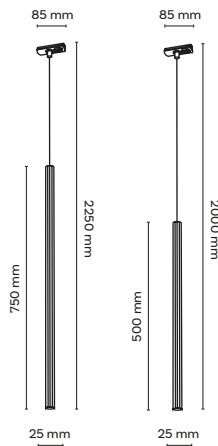

10819
one-track

1 | one track				
	750 mm	10818	10820	10817
	500 mm	10819	10821	10816

3 | three track				
	750 mm	11675	11677	11679
	500 mm	11674	11676	11678

DEDICATED BULB
G9: 18121

DEDICATED BULB
G9: 18121