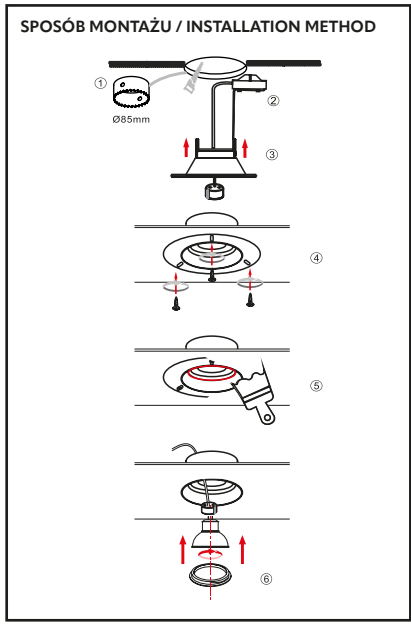

10575 / TWIST

 **10575 / TWIST**

 1 x GU10 / 230V / max 10W / LED

10575

10576

 DEDICATED BULB
GU10: 3138  5588 

10573 / FIRA

- 10573 / FIRA**
- 1 x GU10 / 230V / max 10W / LED
- DEDICATED BULB
GU10: ●5588 ○3138
- cut out: ø 85 mm
- 10573
- 10574