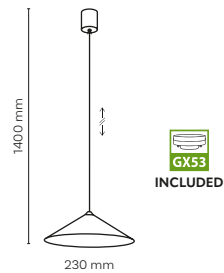

11279 / LUME

1 x GX53 / 230V / max 11W / LED

DEDICATED BULB GX53: 18077

11279 11269 11695