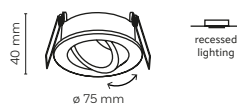

10571 / AURA

1x GU10 / 230V / max 10W / LED

DEDICATED BULB
GU10: 5588 3138

10571 10572 cut out: $\varnothing$ 70 mm