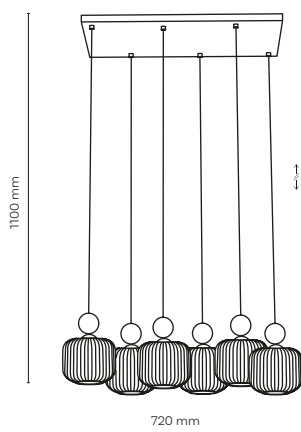

11052 / BALLO

11052 / BALLO

6 x E14 / 230V / max 10W / LED

KL / 7988

DEDICATED BULB
E14: 18200