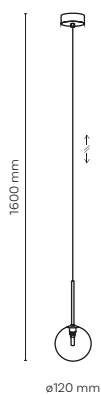

 26 x G9 / 230V / max 8W / LED
KL / 7525

 DEDICATED BULB
G9: 3131 

material of the lamp: metal, glass, plastic

5941 / NILOS

5944 / NILOS

758 / NILOS

5 x G9 / 230V / max 8W / LED
KL / 7525

DEDICATED BULB
G9: 3131