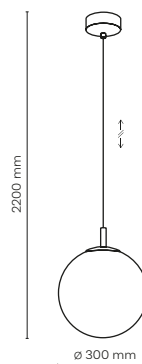

4610 / CADIX

1 x G9 / 230V / max 8W / LED
KL / 7882

DEDICATED BULB
G9: 18122