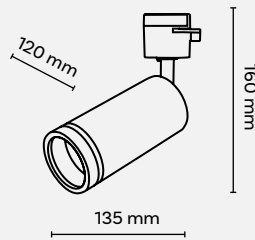

NEW

6896

6895

6895

GU10

230V

LED

1 | one-track

NEW

6897

6898

6897

GU10

230V

LED

1 | one-track

4398

4397

4398

GX53

230V

LED

1 | one-track

4145

4144

4145

230V

LED

1 | one-track