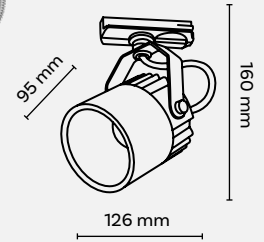

4397

4398

GX53

230V

LED

1 | one-track

4145