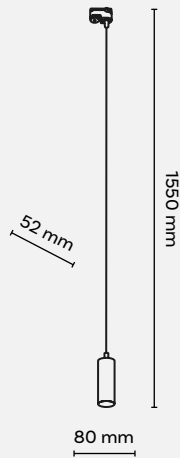

3604 3605

3608 3609

Pendant lamp

5751  
one-track

4885  
one-track

5750  
one-track

			
one-track	4885	5751	5750
three-track	6859	6028	6029

-  1x
-  G9
-  230V
-  max 6W
-  LED

**NEW**

4929  
one-track

- 1x
- GU10
- 230V
- max 10W
- LED
- 1 | one track

4934  
one-track

4933  
one-track

one-track	4934	4933
three-track	4845	4844

- 1x
- GU10
- 230V
- max 10W
- LED