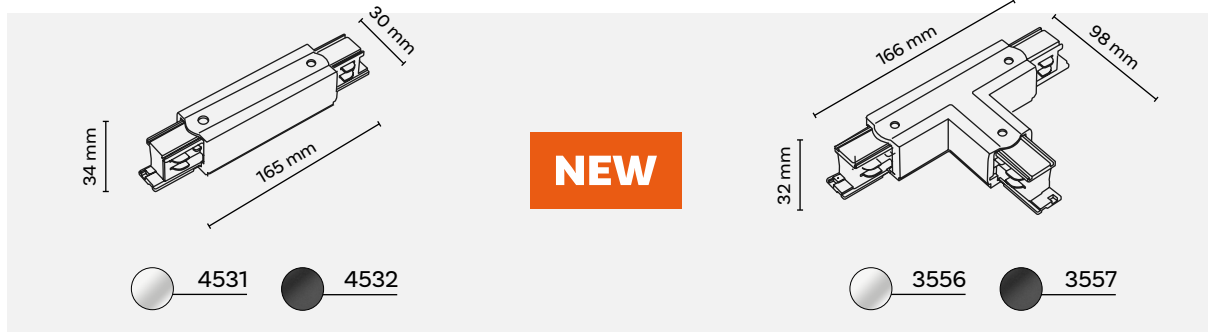

Accessories for three-track system